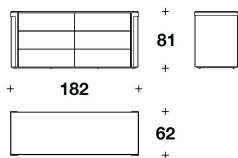

Matt lacquered inside, covered with microfibre

**LUXENCE LUXURY LIVING**  
**chest of drawers**  
**AVENUE**

LLM (15)  
CASSETTIERA / CHEST OF DRAWERS  
182x62x81H. cm  
71 2/3x24 1/3x32H. "

**Note**