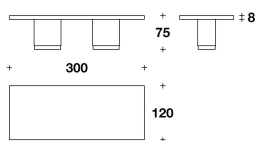

CARRETTO: ONLY GRAPHIC VERSION 5

CARRETTO: ONLY GRAPHIC VERSION 5

CARRETTO: ONLY GRAPHIC VERSION 4

CARRETTO: ONLY GRAPHIC VERSION 4

DTV (08)
 TAVOLO TONDO / ROUND TABLE
 Ø 180x75H. - THK.8cm
 Ø 71x29 2/3H. - THK.3 1/4"

DTV (07)
 TAVOLO RETTANGOLARE /
 RECTANGULAR TABLE
 300x120x75H. - THK.8cm
 118x47 1/3x29 2/3H. - THK.3 1/4"

Note