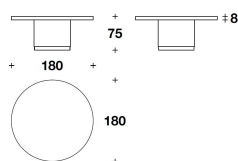

CARRETTO: ONLY GRAPHIC VERSION 5

CARRETTO: ONLY GRAPHIC VERSION 5

CARRETTO: ONLY GRAPHIC VERSION 4

CARRETTO: ONLY GRAPHIC VERSION 4

DTV (08)
 TAVOLO TONDO / ROUND TABLE
 Ø 180x75H. - THK.8cm
 Ø 71x29 2/3H. - THK.3 1/4"

DTV (07)
 TAVOLO RETTANGOLARE /
 RECTANGULAR TABLE
 300x120x75H. - THK.8cm
 118x47 1/3x29 2/3H. - THK.3 1/4"

Note