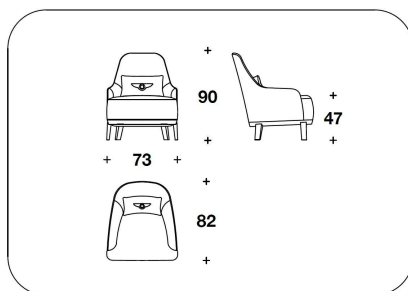

OPTIONAL External frame with diamond quilted finishing

BENTLEY HOME
sofa & armchairs
ROSEBERRY

BENTLEY

HOME

POB (11E)
POLTRONA / ARMCHAIR
73x82x90H. - H.S.47cm
28 2/3x32 1/3x35 1/3H. - H.S.18 2/4"

POB (11)
POLTRONA / ARMCHAIR
73x82x90H. - H.S.47cm
28 2/3x32 1/3x35 1/3H. - H.S.18 2/4"