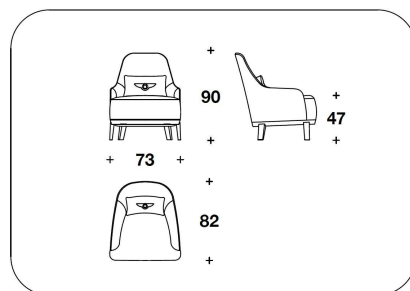

OPTIONAL External frame with diamond quilted finishing

BENTLEY HOME
sofa & armchairs
ROSEBERRY

BENTLEY

HOME

POB (11E)
POLTRONA / ARMCHAIR
73x82x90H. - H.S.47cm
28 2/3x32 1/3x35 1/3H. - H.S.18 2/4"

POB (11)
POLTRONA / ARMCHAIR
73x82x90H. - H.S.47cm
28 2/3x32 1/3x35 1/3H. - H.S.18 2/4"