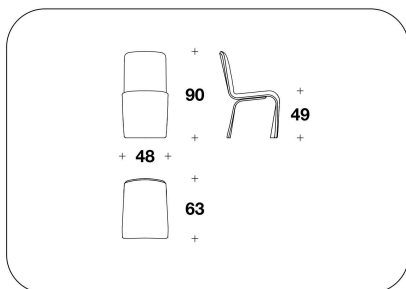

SEAT Wood padded with Polyurethane and Fiberfill

COVER Not removable fabric or leather

OPTIONAL 1 Internal frame with logo embroidery

OPTIONAL 2 Back frame with inlaid logo, only for Burr Walnut version.

Not available with special lacquering Degradé Lacquer effect

A= FRONTE STRUTTURA / INTERNAL FRAME

B= RETRO STRUTTURA / BACK FRAME

C= BASE RETRO / BACK BASE

SDB (15P)

SEDIA / CHAIR

48x63x90H. - H.S.49cm

19x24 2/3x35 1/3H. - H.S.19 1/4"

SDB (15E) - SDB (15E/SCZ)

SEDIA / CHAIR

48x63x90H. - H.S.49cm

19x24 2/3x35 1/3H. - H.S.19 1/4"

Note

BENTLEY HOME
chairs
RIDLEY

BENTLEY

HOME