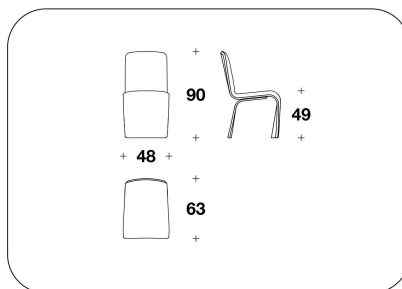

Not available with special lacquering Degradé Lacquer effect

A= FRONTE STRUTTURA / INTERNAL FRAME

B= RETRO STRUTTURA / BACK FRAME

C= BASE RETRO / BACK BASE

SDB (15P)

SEDIA / CHAIR

48x63x90H. - H.S.49cm

19x24 2/3x35 1/3H. - H.S.19 1/4"

SDB (15E) - SDB (15E/SCZ)

SEDIA / CHAIR

48x63x90H. - H.S.49cm

19x24 2/3x35 1/3H. - H.S.19 1/4"

Note

BENTLEY HOME
chairs
RIDLEY

BENTLEY

HOME