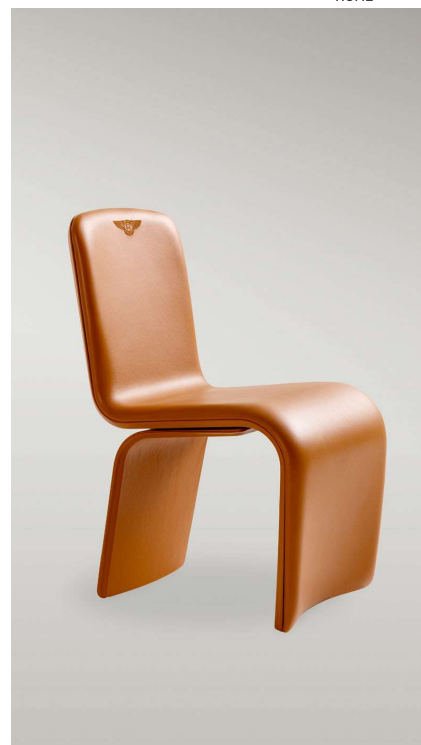

SPECIAL CUSTOMIZATION: Toffee Brown Smoked Larch oppure radica Chestnut con finitura lucida spazzolata (prezzi su richiesta) oppure con speciale laccatura effetto Degradé Lacquer o Metal Lacquer, con finitura lucida spazzolata (data di consegna indicata sulla conferma d'ordine)

SEDUTA Legno imbottito con Poliuretano e Fiberfill

RIVESTIMENTO Tessuto o pelle non sfoderabile

OPTIONAL 1 Ricamo logo su fronte schienale

OPTIONAL 2 Logo intarsiato su retro schienale, solo per versione in Burr Walnut

Non realizzabile con speciale laccatura effetto Degradé Lacquer

BACK FRAME / BASE BACK Curved wood padded with Polyurethane and Fiberfill. External frame in wood veneered Warm Grey Fiddleback Sycamore, Smoked Liquidambar or Burr Walnut briar-root, with glossy brushed finishing. Alternative version completely covered

SPECIAL CUSTOMIZATION: Toffee Brown Smoked Larch or Chestnut briar-root, with glossy brushed finishing (prices upon request) or with special lacquering Degradé Lacquer or Metal Lacquer effect, with glossy brushed finishing (delivery date indicated on the order confirmation)

SEAT Wood padded with Polyurethane and Fiberfill

COVER Not removable fabric or leather

OPTIONAL 1 Internal frame with logo embroidery

OPTIONAL 2 Back frame with inlaid logo, only for Burr Walnut version.

Not available with special lacquering Degradé Lacquer effect

A= FRONTE STRUTTURA / INTERNAL FRAME

B= RETRO STRUTTURA / BACK FRAME

C= BASE RETRO / BACK BASE