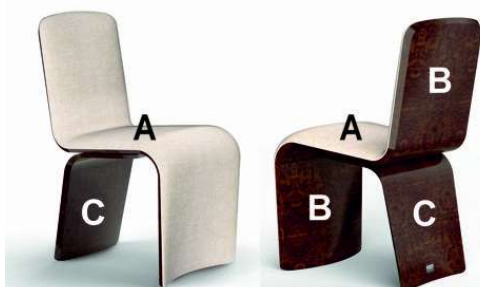

BENTLEY HOME
chairs
RIDLEY

BENTLEY

HOME

DESCRIZIONE TECNICA / TECHNICAL DESCRIPTION

SCHIENALE/ BASE RETRO Legno curvato imbottito con Poliuretano e Fiberfill. Esterno in legno curvato impiallacciato Warm Grey Fiddleback Sycamore, Smoked Liquidambar oppure radica Burr Walnut, finitura lucida spazzolata. Versione alternativa completamente rivestita

SPECIAL CUSTOMIZATION: Toffee Brown Smoked Larch or Chestnut briar-root, with glossy brushed finishing (prices upon request) or with special lacquering Degradé Lacquer or Metal Lacquer effect, with glossy brushed finishing (delivery date indicated on the order confirmation)

SEAT Wood padded with Polyurethane and Fiberfill

COVER Not removable fabric or leather

OPTIONAL 1 Internal frame with logo embroidery

OPTIONAL 2 Back frame with inlaid logo, only for Burr Walnut version.

Not available with special lacquering Degradé Lacquer effect

A= FRONTE STRUTTURA / INTERNAL FRAME

B= RETRO STRUTTURA / BACK FRAME

C= BASE RETRO / BACK BASE

SDB (15P)

SEDIA / CHAIR

48x63x90H. - H.S.49cm

19x24 2/3x35 1/3H. - H.S.19 1/4"