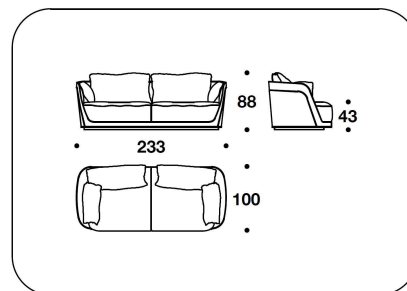

CNC (D3)
DIVANO 3 POSTI / 3 SEATER SOFA
233x100x88H. - H.S.43 cm
91 2/3x39 1/3x34 2/3H. - H.S.17 "

CNC (D4)
DIVANO 4 POSTI / 4 SEATER SOFA
343x100x88H. - H.S.43 cm
135x39 1/3x34 2/3H. - H.S.17 "

BENTLEY HOME
sofa & armchairs
RICHMOND

BENTLEY

HOME

CNC (CLD) - CNC (CLS)
DORMEUSE DX O SX / RIGHT OR LEFT
DORMEUSE
203x100x88H. - H.S.43 cm
80x39 1/3x34 2/3H. - H.S.17 "

CNC (POLE) - CNC (POLE/SCZ)
SYCAMORE - LIQUIDAMBAR :
POLTRONA / ARMCHAIR
101x100x88H. - H.S.43 cm
39 2/3x39 1/3x34 2/3H. - H.S.17 "

CNC (D3E) - CNC (D3E/SCZ)
SYCAMORE - LIQUIDAMBAR : DIVANO 3
POSTI / 3 SEATER SOFA
233x100x88H. - H.S.43 cm
91 2/3x39 1/3x34 2/3H. - H.S.17 "

CNC (D4E) - CNC (D4E/SCZ)
SYCAMORE - LIQUIDAMBAR : DIVANO 4
POSTI / 4 SEATER SOFA
343x100x88H. - H.S.43 cm
135x39 1/3x34 2/3H. - H.S.17 "