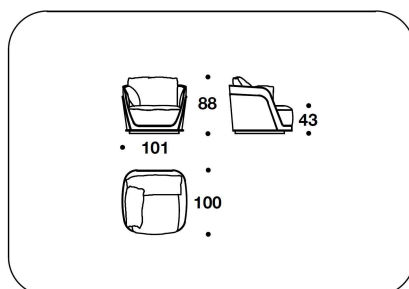

OPTIONAL 2 Ricamo logo su cuscino di schienale

FRAME Internal wooden frame padded with Polyurethane covered in not removable fabric or leather. Piping ton sur ton

-Fabric/leather version: external wooden frame covered in not removable fabric or leather

-Veneered version: external wooden frame veneered Warm Grey Fiddleback Sycamore, Smoked Liquidambar or Burr Walnut briar-root, with glossy brushed finishing

SPECIAL CUSTOMIZATION: special lacquering Glaze Earth, Glaze Slate or Glaze Greige (chaise longue not included), Toffee Brown Smoked Larch or Chestnut briar-root, with glossy brushed finishing (prices upon request). Alternative version with special lacquering Degradé Lacquer or Metal Lacquer effect, with glossy brushed finishing (delivery date indicated on the order confirmation)

SEAT CUSHION Polyurethane and Fiberfill

BACK / ARMREST CUSHION Mixed feather

COVER Cushions with removable fabric or leather. Piping ton sur ton

BASE -Wood covered with fabric or leather (thick fabric not included)

-Wood veneered Warm Grey Fiddleback Sycamore, Smoked Liquidambar or Burr Walnut briar-root, coordinated with the external frame

SPECIAL CUSTOMIZATION: Toffee Brown Smoked Larch or Chestnut briar-root, coordinated with the external frame (prices upon request)

OPTIONAL 1 External frame covered in fabric or leather with diamond quilted

OPTIONAL 2 Back cushion with logo embroidery

CNC (POL)
POLTRONA / ARMCHAIR
101x100x88H. - H.S.43 cm
39 2/3x39 1/3x34 2/3H. - H.S.17 "