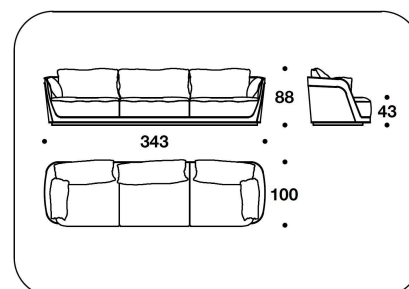

OPTIONAL 1 External frame covered in fabric or leather with diamond quilted

OPTIONAL 2 Back cushion with logo embroidery

CNC (POL)
POLTRONA / ARMCHAIR
101x100x88H. - H.S.43 cm
39 2/3x39 1/3x34 2/3H. - H.S.17 "

CNC (D3)
DIVANO 3 POSTI / 3 SEATER SOFA
233x100x88H. - H.S.43 cm
91 2/3x39 1/3x34 2/3H. - H.S.17 "

CNC (D4)
DIVANO 4 POSTI / 4 SEATER SOFA
343x100x88H. - H.S.43 cm
135x39 1/3x34 2/3H. - H.S.17 "

BENTLEY HOME
sofa & armchairs
RICHMOND