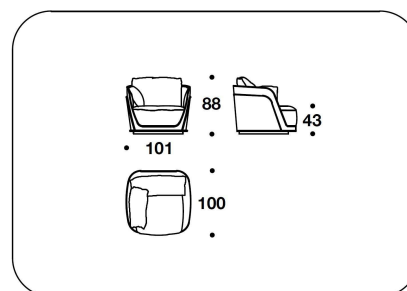

CNC (POLR) - CNC (POLR/SCZ)
BURR WALNUT : POLTRONA /
ARMCHAIR
101x100x88H. - H.S.43 cm
39 2/3x39 1/3x34 2/3H. - H.S.17 "