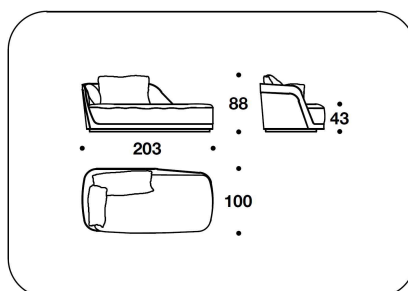

CNC (D3)
DIVANO 3 POSTI / 3 SEATER SOFA
233x100x88H. - H.S.43 cm
91 2/3x39 1/3x34 2/3H. - H.S.17 "

CNC (D4)
DIVANO 4 POSTI / 4 SEATER SOFA
343x100x88H. - H.S.43 cm
135x39 1/3x34 2/3H. - H.S.17 "

BENTLEY HOME
sofa & armchairs
RICHMOND

BENTLEY

HOME

CNC (CLD) - CNC (CLS)
DORMEUSE DX O SX / RIGHT OR LEFT
DORMEUSE
203x100x88H. - H.S.43 cm
80x39 1/3x34 2/3H. - H.S.17 "

CNC (POLE) - CNC (POLE/SCZ)
SYCAMORE - LIQUIDAMBAR :
POLTRONA / ARMCHAIR
101x100x88H. - H.S.43 cm
39 2/3x39 1/3x34 2/3H. - H.S.17 "

CNC (D3E) - CNC (D3E/SCZ)
SYCAMORE - LIQUIDAMBAR : DIVANO 3
POSTI / 3 SEATER SOFA
233x100x88H. - H.S.43 cm
91 2/3x39 1/3x34 2/3H. - H.S.17 "

CNC (D4E) - CNC (D4E/SCZ)
SYCAMORE - LIQUIDAMBAR : DIVANO 4
POSTI / 4 SEATER SOFA
343x100x88H. - H.S.43 cm
135x39 1/3x34 2/3H. - H.S.17 "