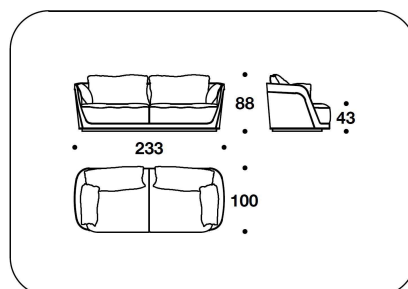

OPTIONAL 1 External frame covered in fabric or leather with diamond quilted

OPTIONAL 2 Back cushion with logo embroidery

CNC (POL)
POLTRONA / ARMCHAIR
101x100x88H. - H.S.43 cm
39 2/3x39 1/3x34 2/3H. - H.S.17 "