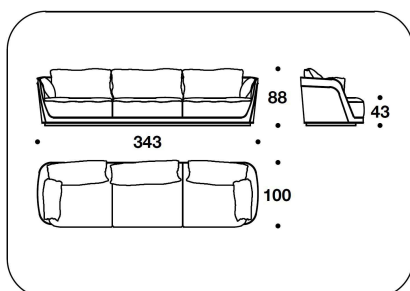

CNC (D3)
DIVANO 3 POSTI / 3 SEATER SOFA
233x100x88H. - H.S.43 cm
91 2/3x39 1/3x34 2/3H. - H.S.17 "

CNC (D4)
DIVANO 4 POSTI / 4 SEATER SOFA
343x100x88H. - H.S.43 cm
135x39 1/3x34 2/3H. - H.S.17 "

BENTLEY HOME
sofa & armchairs
RICHMOND

BENTLEY

HOME

CNC (CLD) - CNC (CLS)
DORMEUSE DX O SX / RIGHT OR LEFT
DORMEUSE
203x100x88H. - H.S.43 cm
80x39 1/3x34 2/3H. - H.S.17 "

CNC (POLE) - CNC (POLE/SCZ)
SYCAMORE - LIQUIDAMBAR :
POLTRONA / ARMCHAIR
101x100x88H. - H.S.43 cm
39 2/3x39 1/3x34 2/3H. - H.S.17 "

CNC (D3E) - CNC (D3E/SCZ)
SYCAMORE - LIQUIDAMBAR : DIVANO 3
POSTI / 3 SEATER SOFA
233x100x88H. - H.S.43 cm
91 2/3x39 1/3x34 2/3H. - H.S.17 "

CNC (D4E) - CNC (D4E/SCZ)
SYCAMORE - LIQUIDAMBAR : DIVANO 4
POSTI / 4 SEATER SOFA
343x100x88H. - H.S.43 cm
135x39 1/3x34 2/3H. - H.S.17 "