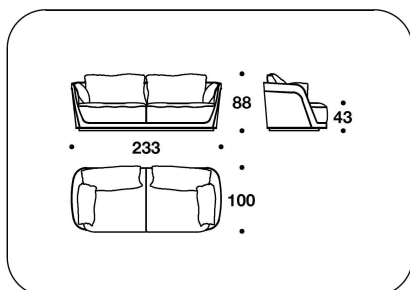

CNC (D3R) - CNC (D3R/SCZ)
BURR WALNUT : DIVANO 3 POSTI / 3
SEATER SOFA
233x100x88H. - H.S.43 cm
91 2/3x39 1/3x34 2/3H. - H.S.17 "