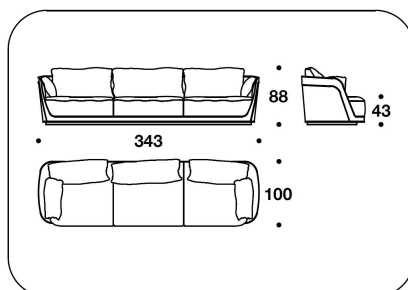

CNC (D4R) - CNC (D4R/SCZ)
BURR WALNUT : DIVANO 4 POSTI / 4
SEATER SOFA
343x100x88H. - H.S.43 cm
135x39 1/3x34 2/3H. - H.S.17 "