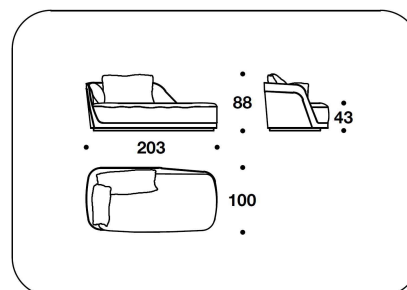

CNC (CLDR) - CNC (CLSR) - CNC
(CLDR/SCZ) - CNC (CLSR/SCZ)
BURR WALNUT : DORMEUSE DX O SX
/ RIGHT OR LEFT DORMEUSE
203x100x88H. - H.S.43 cm
80x39 1/3x34 2/3H. - H.S.17 "

Note