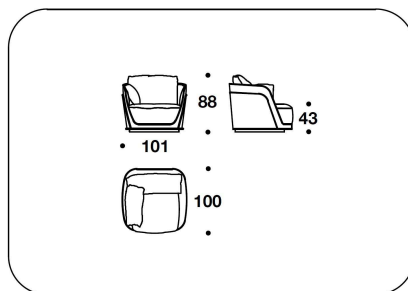

CNC (POLE) - CNC (POLE/SCZ)
SYCAMORE - LIQUIDAMBAR :
POLTRONA / ARMCHAIR
101x100x88H. - H.S.43 cm
39 2/3x39 1/3x34 2/3H. - H.S.17 "