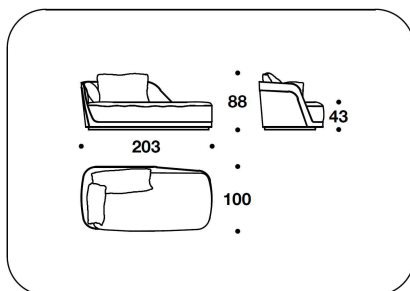

BENTLEY HOME
sofa & armchairs
RICHMOND

BENTLEY

HOME

CNC (CLD) - CNC (CLS)
DORMEUSE DX O SX / RIGHT OR LEFT
DORMEUSE
203x100x88H. - H.S.43 cm
80x39 1/3x34 2/3H. - H.S.17 "