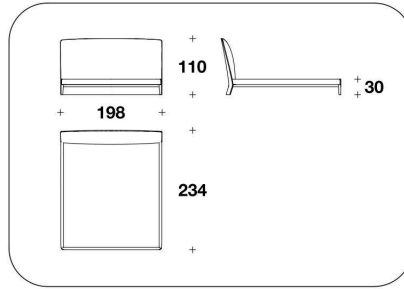

BED BASE Beech wooden slats

COVER Not removable fabric or leather

OPTIONAL 1 Headboard with logo embroidery

N.B. Not compatible with optional diamond quilted No. 3

OPTIONAL 2-3 Back headboard (2) and front headboard (3) with diamond quilted

NWE (LE1)
LETTO PER MATERASSO / BED FOR MATTRESS
 165x200 - 178x234x110H. - H.B.30cm
 65x78 2/3 - 70x92x43 1/3H. - H.B.11 3/4"

NWE (LE2)
LETTO PER MATERASSO / BED FOR MATTRESS
 185x200 - 198x234x110H. - H.B.30cm
 73x78 2/3 - 78x92x43 1/3H. - H.B.11 3/4"

NWE (LE7)
LETTO PER MATERASSO / BED FOR MATTRESS
 200x200 - 213x234x110H. - H.B.30cm
 78 2/3x78 2/3 - 84x92x43 1/3H. - H.B.11 3/4"

NWE (QUSA)
QUEEN USA : LETTO PER MATERASSO / BED FOR MATTRESS
 152x205 - 165x239x110H. - H.B.30cm
 60x80 2/3 - 65x94x43 1/3H. - H.B.11 3/4"

NWE (ELE1)
VENEERED : LETTO PER MATERASSO / BED FOR MATTRESS
 165x200 - 178x234x110H. - H.B.30cm
 65x78 2/3 - 70x92x43 1/3H. - H.B.11 3/4"

NWE (ELE2)
VENEERED : LETTO PER MATERASSO / BED FOR MATTRESS
 185x200 - 198x234x110H. - H.B.30cm
 73x78 2/3 - 78x92x43 1/3H. - H.B.11 3/4"