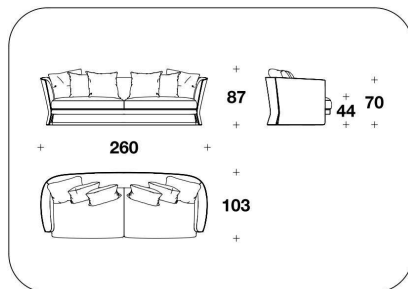

BENTLEY HOME
sofa & armchairs
NEWENT

BENTLEY

HOME

NWE (POL)
POLTRONA / ARMCHAIR
105x103x79H. - H.S.44 cm
41 1/3x40 2/3x31H. - H.S.17 1/4 "

NWE (D3)
DIVANO 3 POSTI / 3 SEATER SOFA
260x103x87H. - H.S.44cm
102 1/3x40 2/3x34 1/3H. - H.S.17 1/4"

NWE (D4)
DIVANO 4 POSTI / 4 SEATER SOFA
306x103x87H. - H.S.44cm
120 1/3x40 2/3x34 1/3H. - H.S.17 1/4"

NWE (POLE) - NWE (POLE/SCZ)
VENEERED : POLTRONA / ARMCHAIR
105x103x79H. - H.S.44 cm
41 1/3x40 2/3x31H. - H.S.17 1/4 "

NWE (D3E) - NWE (D3E/SCZ)
VENEERED : DIVANO 3 POSTI / 3
SEATER SOFA
260x103x87H. - H.S.44 cm
102 1/3x40 2/3x34 1/3H. - H.S.17 1/4 "

NWE (D4E) - NWE (D4E/SCZ)
VENEERED : DIVANO 4 POSTI / 4
SEATER SOFA
306x103x87H. - H.S.44cm
120 1/3x40 2/3x34 1/3H. - H.S.17 1/4"