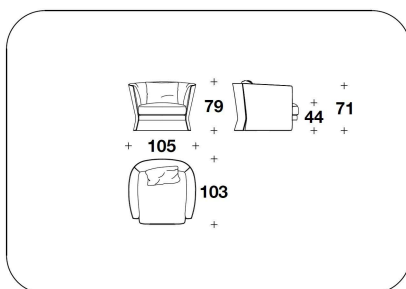

BENTLEY HOME
sofa & armchairs
NEWENT

BENTLEY

HOME

NWE (POL)
POLTRONA / ARMCHAIR
105x103x79H. - H.S.44 cm
41 1/3x40 2/3x31H. - H.S.17 1/4 "

NWE (D3)
DIVANO 3 POSTI / 3 SEATER SOFA
260x103x87H. - H.S.44cm
102 1/3x40 2/3x34 1/3H. - H.S.17 1/4"

NWE (D4)
DIVANO 4 POSTI / 4 SEATER SOFA
306x103x87H. - H.S.44cm
120 1/3x40 2/3x34 1/3H. - H.S.17 1/4"

NWE (POLE) - NWE (POLE/SCZ)
VENEERED : POLTRONA / ARMCHAIR
105x103x79H. - H.S.44 cm
41 1/3x40 2/3x31H. - H.S.17 1/4 "

NWE (D3E) - NWE (D3E/SCZ)
VENEERED : DIVANO 3 POSTI / 3
SEATER SOFA
260x103x87H. - H.S.44 cm
102 1/3x40 2/3x34 1/3H. - H.S.17 1/4 "

NWE (D4E) - NWE (D4E/SCZ)
VENEERED : DIVANO 4 POSTI / 4
SEATER SOFA
306x103x87H. - H.S.44cm
120 1/3x40 2/3x34 1/3H. - H.S.17 1/4"