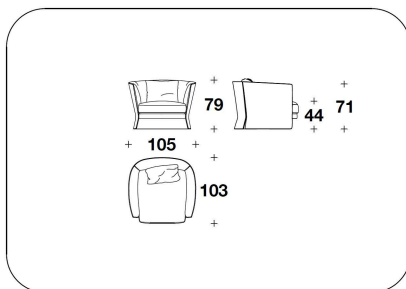

BENTLEY HOME
sofa & armchairs
NEWENT

BENTLEY

HOME

NWE (POL)
POLTRONA / ARMCHAIR
105x103x79H. - H.S.44 cm
41 1/3x40 2/3x31H. - H.S.17 1/4 "

NWE (D3)
DIVANO 3 POSTI / 3 SEATER SOFA
260x103x87H. - H.S.44cm
102 1/3x40 2/3x34 1/3H. - H.S.17 1/4"

NWE (D4)
DIVANO 4 POSTI / 4 SEATER SOFA
306x103x87H. - H.S.44cm
120 1/3x40 2/3x34 1/3H. - H.S.17 1/4"

NWE (POLE) - NWE (POLE/SCZ)
VENEERED : POLTRONA / ARMCHAIR
105x103x79H. - H.S.44 cm
41 1/3x40 2/3x31H. - H.S.17 1/4 "

NWE (D3E) - NWE (D3E/SCZ)
VENEERED : DIVANO 3 POSTI / 3
SEATER SOFA
260x103x87H. - H.S.44 cm
102 1/3x40 2/3x34 1/3H. - H.S.17 1/4 "

NWE (D4E) - NWE (D4E/SCZ)
VENEERED : DIVANO 4 POSTI / 4
SEATER SOFA
306x103x87H. - H.S.44cm
120 1/3x40 2/3x34 1/3H. - H.S.17 1/4"