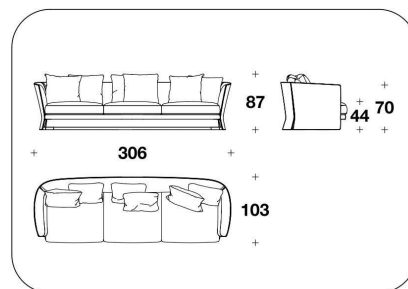

BENTLEY HOME
sofa & armchairs
NEWENT

BENTLEY

HOME

NWE (POL)
POLTRONA / ARMCHAIR
105x103x79H. - H.S.44 cm
41 1/3x40 2/3x31H. - H.S.17 1/4 "

NWE (D3)
DIVANO 3 POSTI / 3 SEATER SOFA
260x103x87H. - H.S.44cm
102 1/3x40 2/3x34 1/3H. - H.S.17 1/4"

NWE (D4)
DIVANO 4 POSTI / 4 SEATER SOFA
306x103x87H. - H.S.44cm
120 1/3x40 2/3x34 1/3H. - H.S.17 1/4"

NWE (POLE) - NWE (POLE/SCZ)
VENEERED : POLTRONA / ARMCHAIR
105x103x79H. - H.S.44 cm
41 1/3x40 2/3x31H. - H.S.17 1/4 "

NWE (D3E) - NWE (D3E/SCZ)
VENEERED : DIVANO 3 POSTI / 3
SEATER SOFA
260x103x87H. - H.S.44 cm
102 1/3x40 2/3x34 1/3H. - H.S.17 1/4 "

NWE (D4E) - NWE (D4E/SCZ)
VENEERED : DIVANO 4 POSTI / 4
SEATER SOFA
306x103x87H. - H.S.44cm
120 1/3x40 2/3x34 1/3H. - H.S.17 1/4"