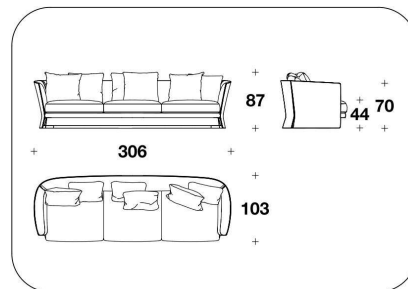

BENTLEY HOME
sofa & armchairs
NEWENT

BENTLEY

HOME

NWE (POL)
POLTRONA / ARMCHAIR
105x103x79H. - H.S.44 cm
41 1/3x40 2/3x31H. - H.S.17 1/4 "

NWE (D3)
DIVANO 3 POSTI / 3 SEATER SOFA
260x103x87H. - H.S.44cm
102 1/3x40 2/3x34 1/3H. - H.S.17 1/4"

NWE (D4)
DIVANO 4 POSTI / 4 SEATER SOFA
306x103x87H. - H.S.44cm
120 1/3x40 2/3x34 1/3H. - H.S.17 1/4"

NWE (POLE) - NWE (POLE/SCZ)
VENEERED : POLTRONA / ARMCHAIR
105x103x79H. - H.S.44 cm
41 1/3x40 2/3x31H. - H.S.17 1/4 "

NWE (D3E) - NWE (D3E/SCZ)
VENEERED : DIVANO 3 POSTI / 3
SEATER SOFA
260x103x87H. - H.S.44 cm
102 1/3x40 2/3x34 1/3H. - H.S.17 1/4 "

NWE (D4E) - NWE (D4E/SCZ)
VENEERED : DIVANO 4 POSTI / 4
SEATER SOFA
306x103x87H. - H.S.44cm
120 1/3x40 2/3x34 1/3H. - H.S.17 1/4"