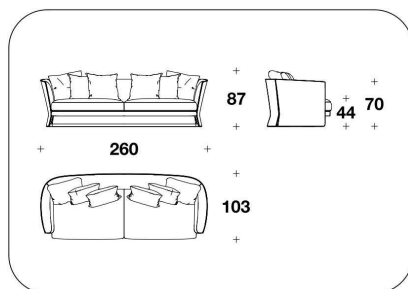

BENTLEY HOME
sofa & armchairs
NEWENT

BENTLEY

HOME

NWE (POL)
POLTRONA / ARMCHAIR
105x103x79H. - H.S.44 cm
41 1/3x40 2/3x31H. - H.S.17 1/4 "

NWE (D3)
DIVANO 3 POSTI / 3 SEATER SOFA
260x103x87H. - H.S.44cm
102 1/3x40 2/3x34 1/3H. - H.S.17 1/4"

NWE (D4)
DIVANO 4 POSTI / 4 SEATER SOFA
306x103x87H. - H.S.44cm
120 1/3x40 2/3x34 1/3H. - H.S.17 1/4"

NWE (POLE) - NWE (POLE/SCZ)
VENEERED : POLTRONA / ARMCHAIR
105x103x79H. - H.S.44 cm
41 1/3x40 2/3x31H. - H.S.17 1/4 "

NWE (D3E) - NWE (D3E/SCZ)
VENEERED : DIVANO 3 POSTI / 3
SEATER SOFA
260x103x87H. - H.S.44 cm
102 1/3x40 2/3x34 1/3H. - H.S.17 1/4 "

NWE (D4E) - NWE (D4E/SCZ)
VENEERED : DIVANO 4 POSTI / 4
SEATER SOFA
306x103x87H. - H.S.44cm
120 1/3x40 2/3x34 1/3H. - H.S.17 1/4"