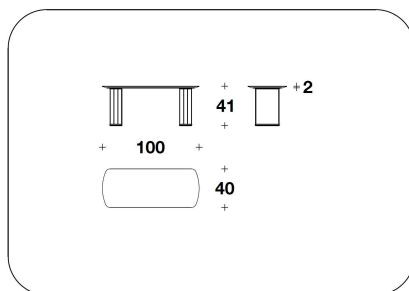

BENTLEY HOME
living / coffee tables
NESTON

BENTLEY

HOME

CTB (31PE) - CTB (31ME)
COFFEE TABLE
100x40x41H.cm
39 1/3x15 3/4x16 1/4H."

CTB (26PE) - CTB (26ME)
SIDE TABLE
150x40x55H.cm
59x15 3/4x21 2/3H."

Note