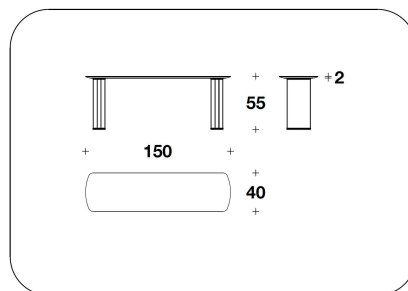

BENTLEY HOME
living / coffee tables
NESTON

BENTLEY

HOME

CTB (31PE) - CTB (31ME)
COFFEE TABLE
100x40x41H.cm
39 1/3x15 3/4x16 1/4H."

CTB (26PE) - CTB (26ME)
SIDE TABLE
150x40x55H.cm
59x15 3/4x21 2/3H."

Note