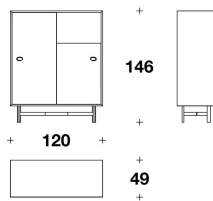

Low cabinet with coplanar shutters

SHELVES Tempered extra clear glass

BASE Steel with polished chrome finishing

MEB (08L) - MEB (08P)
CABINET ALTO / TALL CABINET
120x49x146H.cm
47 1/3x19 1/4x57 1/3H."

Note