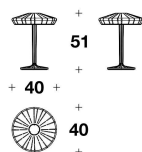

DESCRIZIONE TECNICA / TECHNICAL DESCRIPTION

STRUTTURA/PARALUME Paralume in alluminio traforato, esternamente laccato Steel Blue oppure Titanium Silver, finitura opaca. Interno paralume e diffusore in PVC bianco. Strutture piantana e lampade in alluminio laccato coordinato ad esterno paralume

FRAME/LAMPSHADE Aluminium openwork in lacquered Steel Blue or Titanium Silver colour, with matt finishing. Lampshade inside and diffusor in white PVC. Lacquered aluminium frame for standing lamp and table lamp, coordinated with the outer lampshade

LBU (11)
LAMPADA DA TAVOLO NOTTE /
BEDSIDE TABLE LAMP
Ø 31x39H.cm
Ø 12 1/4x15 1/4H."

LBU (10)
LAMPADA DA TAVOLO / TABLE LAMP
Ø 40x51H.cm
Ø 15 3/4x20H."

LBU (07)
SMALL : SOSPENSIONE /
SUSPENSION
Ø 30x35H.cm
Ø 11 3/4x13 3/4H."

LBU (08)
BIG : SOSPENSIONE / SUSPENSION
Ø 60x26H.cm
Ø 23 2/3x10 1/4H."

LBU (09)
PIANTANA / STANDING LAMP
Ø 60x177H.cm
Ø 23 2/3x69 2/3H."

Note