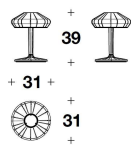

DESCRIZIONE TECNICA / TECHNICAL DESCRIPTION

STRUTTURA/PARALUME Paralume in alluminio traforato, esternamente laccato Steel Blue oppure Titanium Silver, finitura opaca. Interno paralume e diffusore in PVC bianco. Strutture piantana e lampade in alluminio laccato coordinato ad esterno paralume

FRAME/LAMPSHADE Aluminium openwork in lacquered Steel Blue or Titanium Silver colour, with matt finishing. Lampshade inside and diffusor in white PVC. Lacquered aluminium frame for standing lamp and table lamp, coordinated with the outer lampshade

LBU (11)
LAMPADA DA TAVOLO NOTTE /
BEDSIDE TABLE LAMP
Ø 31x39H.cm
Ø 12 1/4x15 1/4H."

LBU (10)
LAMPADA DA TAVOLO / TABLE LAMP
Ø 40x51H.cm
Ø 15 3/4x20H."

LBU (07)
SMALL : SOSPENSIONE /
SUSPENSION
Ø 30x35H.cm
Ø 11 3/4x13 3/4H."

LBU (08)
BIG : SOSPENSIONE / SUSPENSION
Ø 60x26H.cm
Ø 23 2/3x10 1/4H."

LBU (09)
PIANTANA / STANDING LAMP
Ø 60x177H.cm
Ø 23 2/3x69 2/3H."

Note