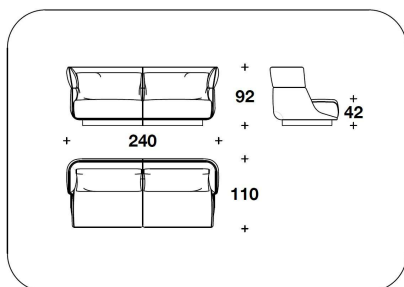

OPTIONAL 3 Logo embroidery on backrest cushions

BENTLEY HOME
sofa & armchairs
LANCASTER

BENTLEY

HOME

CDB (D3)

DIVANO 3 POSTI / 3 SEATER SOFA

240x110x92H. – H.S.42 cm

94 1/3x43 1/3x36 1/3H. – H.S.16 2/4 "

CDB (D4)

DIVANO 4 POSTI / 4 SEATER SOFA

280x110x92H. – H.S.42 cm

110 1/3x43 1/3x36 1/3H. – H.S.16 2/4 "

Note