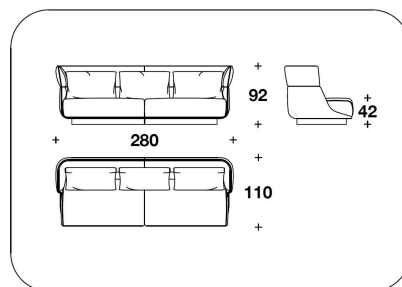

OPTIONAL 3 Logo embroidery on backrest cushions

BENTLEY HOME
sofa & armchairs
LANCASTER

BENTLEY

HOME

CDB (D3)

DIVANO 3 POSTI / 3 SEATER SOFA

240x110x92H. – H.S.42 cm

94 1/3x43 1/3x36 1/3H. – H.S.16 2/4 "

CDB (D4)

DIVANO 4 POSTI / 4 SEATER SOFA

280x110x92H. – H.S.42 cm

110 1/3x43 1/3x36 1/3H. – H.S.16 2/4 "

Note