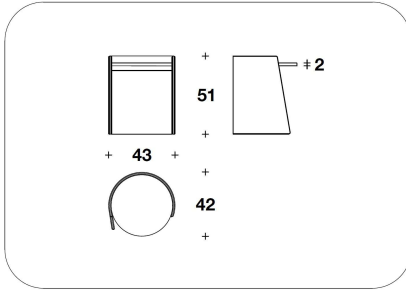

SPECIAL CUSTOMIZATION: Toffee Brown Smoked Larch or Chestnut briar-root, with glossy polished finishing (prices upon request)

BENTLEY HOME
living / coffee tables
KEPI

BENTLEY

HOME

CTB (09PP/2) - CTB (09EP/2) - CTB (09RP/2)
 SIDE TABLE
 43x42x51H.cm
 17x16 2/4x20H."

CTB (09PP/1) - CTB (09EP/1) - CTB (09RP/1)
 COFFEE TABLE
 50x49x39H.cm
 19 3/4x19 1/4x15 1/4H."

CTB (09PP/3) - CTB (09EP/3) - CTB (09RP/3)
 COFFEE TABLE
 83x82x39H.cm
 32 2/3x32 1/3x15 1/4H."

Note