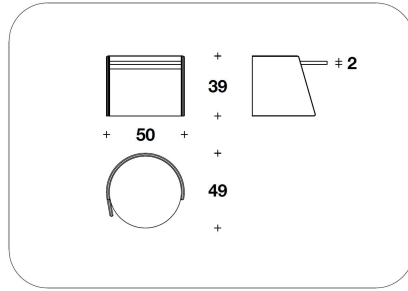

SPECIAL CUSTOMIZATION: Toffee Brown Smoked Larch or Chestnut briar-root, with glossy polished finishing (prices upon request)

BENTLEY HOME
living / coffee tables
KEPI

BENTLEY

HOME

CTB (09PP/2) - CTB (09EP/2) - CTB (09RP/2)
 SIDE TABLE
 43x42x51H.cm
 17x16 2/4x20H."

CTB (09PP/1) - CTB (09EP/1) - CTB (09RP/1)
 COFFEE TABLE
 50x49x39H.cm
 19 3/4x19 1/4x15 1/4H."

CTB (09PP/3) - CTB (09EP/3) - CTB (09RP/3)
 COFFEE TABLE
 83x82x39H.cm
 32 2/3x32 1/3x15 1/4H."

Note