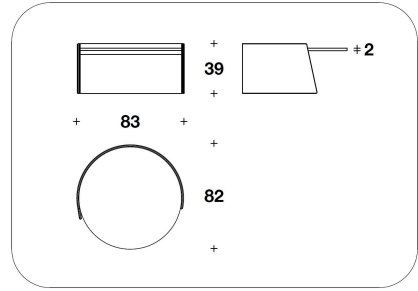

SPECIAL CUSTOMIZATION: Toffee Brown Smoked Larch or Chestnut briar-root, with glossy polished finishing (prices upon request)

BENTLEY HOME
living / coffee tables
KEPI

BENTLEY

HOME

CTB (09PP/2) - CTB (09EP/2) - CTB (09RP/2)
 SIDE TABLE
 43x42x51H.cm
 17x16 2/4x20H."

CTB (09PP/1) - CTB (09EP/1) - CTB (09RP/1)
 COFFEE TABLE
 50x49x39H.cm
 19 3/4x19 1/4x15 1/4H."

CTB (09PP/3) - CTB (09EP/3) - CTB (09RP/3)
 COFFEE TABLE
 83x82x39H.cm
 32 2/3x32 1/3x15 1/4H."

Note