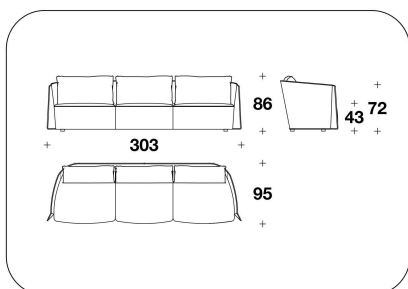

OPTIONAL 2 Logo embroidery on back cushions

BENTLEY HOME
sofa & armchairs
BUTTERFLY

BENTLEY

HOME

BTF (POL)
POLTRONA / ARMCHAIR
100x95x86H. - H.S.43cm
39 1/3x37 1/3x34H. - H.S.17"

BTF (D3)
DIVANO 3 POSTI / 3 SEATER SOFA
210x95x86H. - H.S.43 cm
82 2/3x37 1/3x34H. - H.S.17 "

BTF (BD3)
MAXI : DIVANO 3 POSTI / 3 SEATER
SOFA
260x95x86H. - H.S.43 cm
102 1/3x37 1/3x34H. - H.S.17 "

BTF (D4)
DIVANO 4 POSTI / 4 SEATER SOFA
303x95x86H. - H.S.43 cm
119 1/3x37 1/3x34H. - H.S.17 "

Note