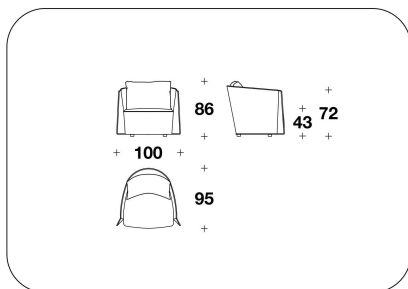

OPTIONAL 2 Logo embroidery on back cushions

BENTLEY HOME
sofa & armchairs
BUTTERFLY

BENTLEY

HOME

BTF (POL)
POLTRONA / ARMCHAIR
100x95x86H. - H.S.43cm
39 1/3x37 1/3x34H. - H.S.17"

BTF (D3)
DIVANO 3 POSTI / 3 SEATER SOFA
210x95x86H. - H.S.43 cm
82 2/3x37 1/3x34H. - H.S.17 "

BTF (BD3)
MAXI : DIVANO 3 POSTI / 3 SEATER
SOFA
260x95x86H. - H.S.43 cm
102 1/3x37 1/3x34H. - H.S.17 "

BTF (D4)
DIVANO 4 POSTI / 4 SEATER SOFA
303x95x86H. - H.S.43 cm
119 1/3x37 1/3x34H. - H.S.17 "

Note