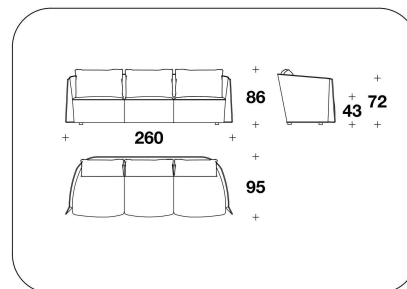

OPTIONAL 2 Logo embroidery on back cushions

BENTLEY HOME
sofa & armchairs
BUTTERFLY

BENTLEY

HOME

BTF (POL)
POLTRONA / ARMCHAIR
100x95x86H. - H.S.43cm
39 1/3x37 1/3x34H. - H.S.17"

BTF (D3)
DIVANO 3 POSTI / 3 SEATER SOFA
210x95x86H. - H.S.43 cm
82 2/3x37 1/3x34H. - H.S.17 "

BTF (BD3)
MAXI : DIVANO 3 POSTI / 3 SEATER
SOFA
260x95x86H. - H.S.43 cm
102 1/3x37 1/3x34H. - H.S.17 "

BTF (D4)
DIVANO 4 POSTI / 4 SEATER SOFA
303x95x86H. - H.S.43 cm
119 1/3x37 1/3x34H. - H.S.17 "

Note