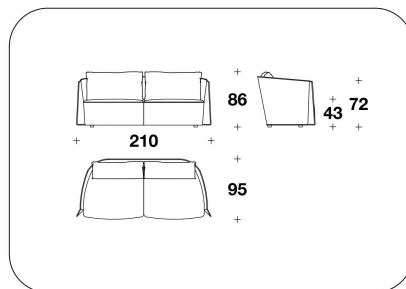

OPTIONAL 2 Logo embroidery on back cushions

BENTLEY HOME
sofa & armchairs
BUTTERFLY

BENTLEY

HOME

BTF (POL)
POLTRONA / ARMCHAIR
100x95x86H. - H.S.43cm
39 1/3x37 1/3x34H. - H.S.17"

BTF (D3)
DIVANO 3 POSTI / 3 SEATER SOFA
210x95x86H. - H.S.43 cm
82 2/3x37 1/3x34H. - H.S.17 "

BTF (BD3)
MAXI : DIVANO 3 POSTI / 3 SEATER
SOFA
260x95x86H. - H.S.43 cm
102 1/3x37 1/3x34H. - H.S.17 "

BTF (D4)
DIVANO 4 POSTI / 4 SEATER SOFA
303x95x86H. - H.S.43 cm
119 1/3x37 1/3x34H. - H.S.17 "

Note