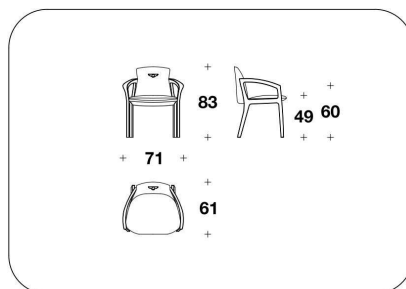

BENTLEY HOME
chairs
BELGRAVIA

BENTLEY

HOME

SDB (07E)
SYCAMORE : SEDIA / CHAIR
71x61x83H - H.A.60 - H.S.49cm
28x24x32 2/3H - H.A.23 2/3 - H.S.19 1/4"

SDB (07R)
BURR WALNUT : SEDIA / CHAIR
71x61x83H - H.A.60 - H.S.49cm
28x24x32 2/3H - H.A.23 2/3 - H.S.19 1/4"