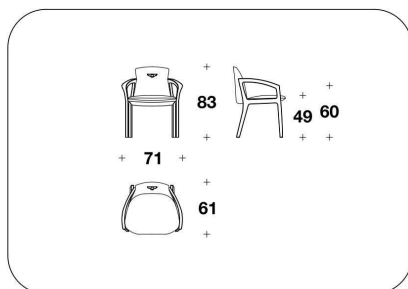

BENTLEY HOME
chairs
BELGRAVIA

BENTLEY

HOME

SDB (07E)
SYCAMORE : SEDIA / CHAIR
71x61x83H - H.A.60 - H.S.49cm
28x24x32 2/3H - H.A.23 2/3 - H.S.19 1/4"

SDB (07R)
BURR WALNUT : SEDIA / CHAIR
71x61x83H - H.A.60 - H.S.49cm
28x24x32 2/3H - H.A.23 2/3 - H.S.19 1/4"