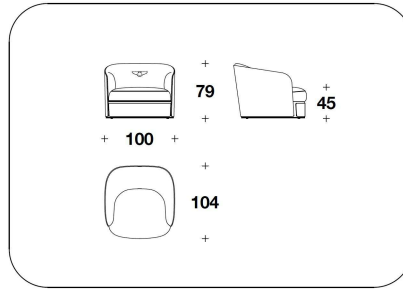

OPTIONAL 2 Back with logo embroidery

OPTIONAL 3-4 Diamond quilted on the external frame (3) or/and on the band under the seat (4)

BENTLEY HOME
sofa & armchairs
BAMPTON

BENTLEY

HOME

3BE (POL)
POLTRONA / ARMCHAIR
100x104x79H. - H.S.45 cm
39 1/3x41x31H. - H.S.17 3/4 "

3BE (POL)
POLTRONA / ARMCHAIR
100x104x79H. - H.S.45 cm
39 1/3x41x31H. - H.S.17 3/4 "

3BE (D3)
DIVANO 3 POSTI / 3 SEATER SOFA
262x104x79H. - H.S.45cm
103x41x31H. - H.S.17 3/4"

3BE (D3)
DIVANO 3 POSTI / 3 SEATER SOFA
262x104x79H. - H.S.45cm
103x41x31H. - H.S.17 3/4"

3BE (D4)
DIVANO 4 POSTI / 4 SEATER SOFA
308x104x79H. - H.S.45 cm
121 1/3x41x31H. - H.S.17 3/4 "

3BE (D4)
DIVANO 4 POSTI / 4 SEATER SOFA
308x104x79H. - H.S.45 cm
121 1/3x41x31H. - H.S.17 3/4 "

3BE (POLE)
POLTRONA / ARMCHAIR
100x104x79H. - H.S.45 cm
39 1/3x41x31H. - H.S.17 3/4 "

3BE (D4E)
DIVANO 4 POSTI / 4 SEATER SOFA
308x104x79H. - H.S.45 cm
121 1/3x41x31H. - H.S.17 3/4 "

3BE (D4E)
DIVANO 4 POSTI / 4 SEATER SOFA
308x104x79H. - H.S.45 cm
121 1/3x41x31H. - H.S.17 3/4 "

Note