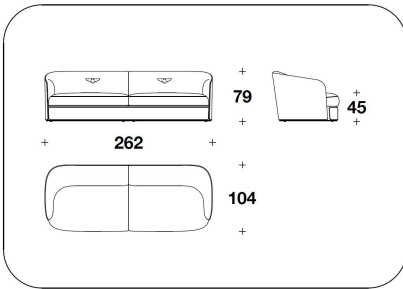

OPTIONAL 2 Back with logo embroidery

OPTIONAL 3-4 Diamond quilted on the external frame (3) or/and on the band under the seat (4)

BENTLEY HOME
sofa & armchairs
BAMPTON

BENTLEY

HOME

3BE (POL)
POLTRONA / ARMCHAIR
100x104x79H. - H.S.45 cm
39 1/3x41x31H. - H.S.17 3/4 "

3BE (POL)
POLTRONA / ARMCHAIR
100x104x79H. - H.S.45 cm
39 1/3x41x31H. - H.S.17 3/4 "

3BE (D3)
DIVANO 3 POSTI / 3 SEATER SOFA
262x104x79H. - H.S.45cm
103x41x31H. - H.S.17 3/4"

3BE (D3)
DIVANO 3 POSTI / 3 SEATER SOFA
262x104x79H. - H.S.45cm
103x41x31H. - H.S.17 3/4"

3BE (D4)
DIVANO 4 POSTI / 4 SEATER SOFA
308x104x79H. - H.S.45 cm
121 1/3x41x31H. - H.S.17 3/4 "

3BE (D4)
DIVANO 4 POSTI / 4 SEATER SOFA
308x104x79H. - H.S.45 cm
121 1/3x41x31H. - H.S.17 3/4 "

3BE (POLE)
POLTRONA / ARMCHAIR
100x104x79H. - H.S.45 cm
39 1/3x41x31H. - H.S.17 3/4 "

3BE (D4E)
DIVANO 4 POSTI / 4 SEATER SOFA
308x104x79H. - H.S.45 cm
121 1/3x41x31H. - H.S.17 3/4 "

3BE (D4E)
DIVANO 4 POSTI / 4 SEATER SOFA
308x104x79H. - H.S.45 cm
121 1/3x41x31H. - H.S.17 3/4 "

Note