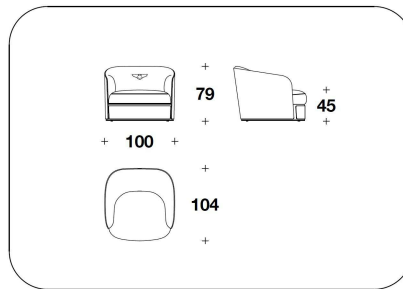

OPTIONAL 2 Back with logo embroidery

OPTIONAL 3-4 Diamond quilted on the external frame (3) or/and on the band under the seat (4)

BENTLEY HOME
sofa & armchairs
BAMPTON

BENTLEY

HOME

3BE (POL)
POLTRONA / ARMCHAIR
100x104x79H. - H.S.45 cm
39 1/3x41x31H. - H.S.17 3/4 "

3BE (POL)
POLTRONA / ARMCHAIR
100x104x79H. - H.S.45 cm
39 1/3x41x31H. - H.S.17 3/4 "

3BE (D3)
DIVANO 3 POSTI / 3 SEATER SOFA
262x104x79H. - H.S.45cm
103x41x31H. - H.S.17 3/4"

3BE (D3)
DIVANO 3 POSTI / 3 SEATER SOFA
262x104x79H. - H.S.45cm
103x41x31H. - H.S.17 3/4"

3BE (D4)
DIVANO 4 POSTI / 4 SEATER SOFA
308x104x79H. - H.S.45 cm
121 1/3x41x31H. - H.S.17 3/4 "

3BE (D4)
DIVANO 4 POSTI / 4 SEATER SOFA
308x104x79H. - H.S.45 cm
121 1/3x41x31H. - H.S.17 3/4 "

3BE (POLE)
POLTRONA / ARMCHAIR
100x104x79H. - H.S.45 cm
39 1/3x41x31H. - H.S.17 3/4 "

3BE (D4E)
DIVANO 4 POSTI / 4 SEATER SOFA
308x104x79H. - H.S.45 cm
121 1/3x41x31H. - H.S.17 3/4 "

3BE (D4E)
DIVANO 4 POSTI / 4 SEATER SOFA
308x104x79H. - H.S.45 cm
121 1/3x41x31H. - H.S.17 3/4 "

Note