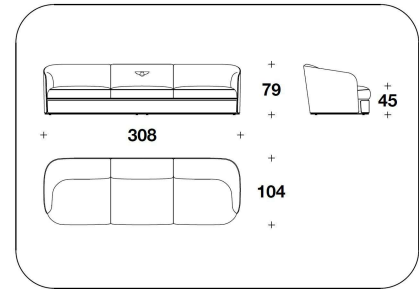

OPTIONAL 2 Back with logo embroidery

OPTIONAL 3-4 Diamond quilted on the external frame (3) or/and on the band under the seat (4)

BENTLEY HOME
sofa & armchairs
BAMPTON

BENTLEY

HOME

3BE (POL)
POLTRONA / ARMCHAIR
100x104x79H. - H.S.45 cm
39 1/3x41x31H. - H.S.17 3/4 "

3BE (POL)
POLTRONA / ARMCHAIR
100x104x79H. - H.S.45 cm
39 1/3x41x31H. - H.S.17 3/4 "

3BE (D3)
DIVANO 3 POSTI / 3 SEATER SOFA
262x104x79H. - H.S.45cm
103x41x31H. - H.S.17 3/4"

3BE (D3)
DIVANO 3 POSTI / 3 SEATER SOFA
262x104x79H. - H.S.45cm
103x41x31H. - H.S.17 3/4"

3BE (D4)
DIVANO 4 POSTI / 4 SEATER SOFA
308x104x79H. - H.S.45 cm
121 1/3x41x31H. - H.S.17 3/4 "

3BE (D4)
DIVANO 4 POSTI / 4 SEATER SOFA
308x104x79H. - H.S.45 cm
121 1/3x41x31H. - H.S.17 3/4 "

3BE (POLE)
POLTRONA / ARMCHAIR
100x104x79H. - H.S.45 cm
39 1/3x41x31H. - H.S.17 3/4 "

3BE (D4E)
DIVANO 4 POSTI / 4 SEATER SOFA
308x104x79H. - H.S.45 cm
121 1/3x41x31H. - H.S.17 3/4 "

3BE (D4E)
DIVANO 4 POSTI / 4 SEATER SOFA
308x104x79H. - H.S.45 cm
121 1/3x41x31H. - H.S.17 3/4 "

Note