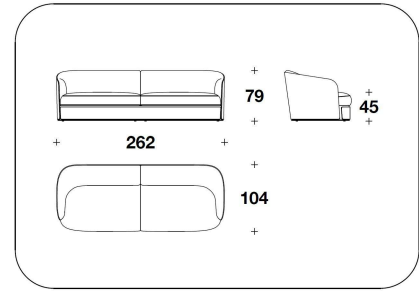

OPTIONAL 2 Back with logo embroidery

OPTIONAL 3-4 Diamond quilted on the external frame (3) or/and on the band under the seat (4)

BENTLEY HOME
sofa & armchairs
BAMPTON

BENTLEY

HOME

3BE (POL)
POLTRONA / ARMCHAIR
100x104x79H. - H.S.45 cm
39 1/3x41x31H. - H.S.17 3/4 "

3BE (POL)
POLTRONA / ARMCHAIR
100x104x79H. - H.S.45 cm
39 1/3x41x31H. - H.S.17 3/4 "

3BE (D3)
DIVANO 3 POSTI / 3 SEATER SOFA
262x104x79H. - H.S.45cm
103x41x31H. - H.S.17 3/4"

3BE (D3)
DIVANO 3 POSTI / 3 SEATER SOFA
262x104x79H. - H.S.45cm
103x41x31H. - H.S.17 3/4"

3BE (D4)
DIVANO 4 POSTI / 4 SEATER SOFA
308x104x79H. - H.S.45 cm
121 1/3x41x31H. - H.S.17 3/4 "

3BE (D4)
DIVANO 4 POSTI / 4 SEATER SOFA
308x104x79H. - H.S.45 cm
121 1/3x41x31H. - H.S.17 3/4 "

3BE (POLE)
POLTRONA / ARMCHAIR
100x104x79H. - H.S.45 cm
39 1/3x41x31H. - H.S.17 3/4 "

3BE (D4E)
DIVANO 4 POSTI / 4 SEATER SOFA
308x104x79H. - H.S.45 cm
121 1/3x41x31H. - H.S.17 3/4 "

3BE (D4E)
DIVANO 4 POSTI / 4 SEATER SOFA
308x104x79H. - H.S.45 cm
121 1/3x41x31H. - H.S.17 3/4 "

Note