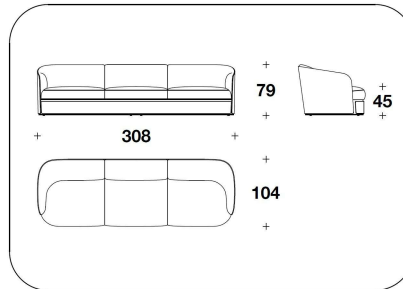

OPTIONAL 2 Back with logo embroidery

OPTIONAL 3-4 Diamond quilted on the external frame (3) or/and on the band under the seat (4)

BENTLEY HOME
sofa & armchairs
BAMPTON

BENTLEY

HOME

3BE (POL)
POLTRONA / ARMCHAIR
100x104x79H. - H.S.45 cm
39 1/3x41x31H. - H.S.17 3/4 "

3BE (POL)
POLTRONA / ARMCHAIR
100x104x79H. - H.S.45 cm
39 1/3x41x31H. - H.S.17 3/4 "

3BE (D3)
DIVANO 3 POSTI / 3 SEATER SOFA
262x104x79H. - H.S.45cm
103x41x31H. - H.S.17 3/4"

3BE (D3)
DIVANO 3 POSTI / 3 SEATER SOFA
262x104x79H. - H.S.45cm
103x41x31H. - H.S.17 3/4"

3BE (D4)
DIVANO 4 POSTI / 4 SEATER SOFA
308x104x79H. - H.S.45 cm
121 1/3x41x31H. - H.S.17 3/4 "

3BE (D4)
DIVANO 4 POSTI / 4 SEATER SOFA
308x104x79H. - H.S.45 cm
121 1/3x41x31H. - H.S.17 3/4 "

3BE (POLE)
POLTRONA / ARMCHAIR
100x104x79H. - H.S.45 cm
39 1/3x41x31H. - H.S.17 3/4 "

3BE (D4E)
DIVANO 4 POSTI / 4 SEATER SOFA
308x104x79H. - H.S.45 cm
121 1/3x41x31H. - H.S.17 3/4 "

3BE (D4E)
DIVANO 4 POSTI / 4 SEATER SOFA
308x104x79H. - H.S.45 cm
121 1/3x41x31H. - H.S.17 3/4 "

Note