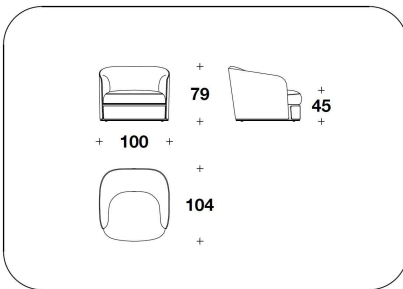

OPTIONAL 2 Back with logo embroidery

OPTIONAL 3-4 Diamond quilted on the external frame (3) or/and on the band under the seat (4)

BENTLEY HOME
sofa & armchairs
BAMPTON

BENTLEY

HOME

3BE (POL)
POLTRONA / ARMCHAIR
100x104x79H. - H.S.45 cm
39 1/3x41x31H. - H.S.17 3/4 "

3BE (POL)
POLTRONA / ARMCHAIR
100x104x79H. - H.S.45 cm
39 1/3x41x31H. - H.S.17 3/4 "

3BE (D3)
DIVANO 3 POSTI / 3 SEATER SOFA
262x104x79H. - H.S.45cm
103x41x31H. - H.S.17 3/4"

3BE (D3)
DIVANO 3 POSTI / 3 SEATER SOFA
262x104x79H. - H.S.45cm
103x41x31H. - H.S.17 3/4"

3BE (D4)
DIVANO 4 POSTI / 4 SEATER SOFA
308x104x79H. - H.S.45 cm
121 1/3x41x31H. - H.S.17 3/4 "

3BE (D4)
DIVANO 4 POSTI / 4 SEATER SOFA
308x104x79H. - H.S.45 cm
121 1/3x41x31H. - H.S.17 3/4 "

3BE (POLE)
POLTRONA / ARMCHAIR
100x104x79H. - H.S.45 cm
39 1/3x41x31H. - H.S.17 3/4 "

3BE (D4E)
DIVANO 4 POSTI / 4 SEATER SOFA
308x104x79H. - H.S.45 cm
121 1/3x41x31H. - H.S.17 3/4 "

3BE (D4E)
DIVANO 4 POSTI / 4 SEATER SOFA
308x104x79H. - H.S.45 cm
121 1/3x41x31H. - H.S.17 3/4 "

Note