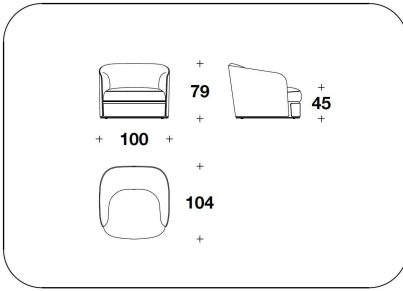

OPTIONAL 2 Back with logo embroidery

OPTIONAL 3-4 Diamond quilted on the external frame (3) or/and on the band under the seat (4)

BENTLEY HOME
sofa & armchairs
BAMPTON

BENTLEY

HOME

3BE (POL)
POLTRONA / ARMCHAIR
100x104x79H. - H.S.45 cm
39 1/3x41x31H. - H.S.17 3/4 "

3BE (POL)
POLTRONA / ARMCHAIR
100x104x79H. - H.S.45 cm
39 1/3x41x31H. - H.S.17 3/4 "

3BE (D3)
DIVANO 3 POSTI / 3 SEATER SOFA
262x104x79H. - H.S.45cm
103x41x31H. - H.S.17 3/4"

3BE (D3)
DIVANO 3 POSTI / 3 SEATER SOFA
262x104x79H. - H.S.45cm
103x41x31H. - H.S.17 3/4"

3BE (D4)
DIVANO 4 POSTI / 4 SEATER SOFA
308x104x79H. - H.S.45 cm
121 1/3x41x31H. - H.S.17 3/4 "

3BE (D4)
DIVANO 4 POSTI / 4 SEATER SOFA
308x104x79H. - H.S.45 cm
121 1/3x41x31H. - H.S.17 3/4 "

3BE (POLE)
POLTRONA / ARMCHAIR
100x104x79H. - H.S.45 cm
39 1/3x41x31H. - H.S.17 3/4 "

3BE (D4E)
DIVANO 4 POSTI / 4 SEATER SOFA
308x104x79H. - H.S.45 cm
121 1/3x41x31H. - H.S.17 3/4 "

3BE (D4E)
DIVANO 4 POSTI / 4 SEATER SOFA
308x104x79H. - H.S.45 cm
121 1/3x41x31H. - H.S.17 3/4 "

Note