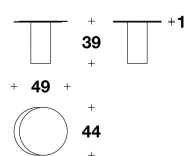

GREY BLACK
VARNISHED
STEEL FRAME
+
STEEL GREY
LACQUERED
COPPER TOP

TRUSSARDI CASA
living / coffee & side tables
ZERO

TRUSSARDI
CASA

CTT (41M) - CTT (41V)
LOW : SIDE TABLE
49x44x31H.cm
19 1/4x17 1/4x12 1/4H."

CTT (42M) - CTT (42V)
HIGH : SIDE TABLE
49x44x39H.cm
19 1/4x17 1/4x15 1/4H."

Note