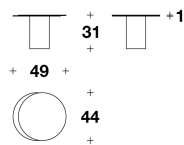

GREY BLACK
VARNISHED
STEEL FRAME
+
STEEL GREY
LACQUERED
COPPER TOP

TRUSSARDI CASA
living / coffee & side tables
ZERO

TRUSSARDI
CASA

CTT (41M) - CTT (41V)
LOW : SIDE TABLE
49x44x31H.cm
19 1/4x17 1/4x12 1/4H."

CTT (42M) - CTT (42V)
HIGH : SIDE TABLE
49x44x39H.cm
19 1/4x17 1/4x15 1/4H."

Note