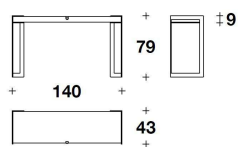

Steel details with 3D Metal Medusa logo, finishing coordinated with the frame

**VERSACE HOME**  
consoles  
**VIA GESÙ MEDUSA**

**VERSACE**  
HOME

VTB (29L)  
CONSOLLE / CONSOLE  
140x43x79H. cm  
55x17x31H. "

VTB (29M)  
MARBLE : CONSOLLE / CONSOLE  
140x43x79H. cm  
55x17x31H. "

**Note**