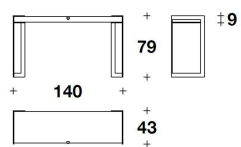

Steel details with 3D Metal Medusa logo, finishing coordinated with the frame

**VERSACE HOME**  
consoles  
**VIA GESÙ MEDUSA**

**VERSACE**  
HOME

VTB (29L)  
CONSOLLE / CONSOLE  
140x43x79H. cm  
55x17x31H. "

VTB (29M)  
MARBLE : CONSOLLE / CONSOLE  
140x43x79H. cm  
55x17x31H. "

**Note**