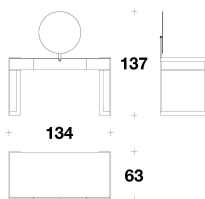

OPTIONAL Extra clear bevelled mirror with steel details, finishing coordinated with the frame

VTB (28L)

LADY DESK : CONSOLLE / CONSOLE

134x63x76H. - 134x63x137H. cm

52 2/3x24 2/3x30H. - 52 2/3x24 2/3x54H.

"

VTB (28L)

LADY DESK : CONSOLLE / CONSOLE

134x63x76H. - 134x63x137H. cm

52 2/3x24 2/3x30H. - 52 2/3x24 2/3x54H.

"

VERSACE HOME
consoles
VIA GESÙ MEDUSA Lady Desk
Note

VERSACE
HOME