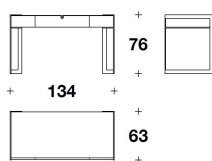

OPTIONAL Extra clear bevelled mirror with steel details, finishing coordinated with the frame

VTB (28L)

LADY DESK : CONSOLLE / CONSOLE

134x63x76H. - 134x63x137H. cm

52 2/3x24 2/3x30H. - 52 2/3x24 2/3x54H.

"

VTB (28L)

LADY DESK : CONSOLLE / CONSOLE

134x63x76H. - 134x63x137H. cm

52 2/3x24 2/3x30H. - 52 2/3x24 2/3x54H.

"

VERSACE HOME
consoles
VIA GESÙ MEDUSA Lady Desk
Note

VERSACE
HOME