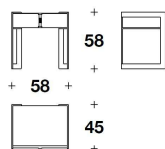

VERSACE
HOME

VCM (10GL)
TAVOLO NOTTE CON 1 CASSETTO /
BEDSIDE TABLE WITH 1 DRAWER
58x45x58H.cm
23x17 3/4x23H."

Note