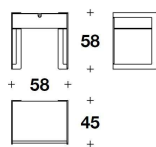

**VERSACE**  
HOME

VCM (10L)  
TAVOLO NOTTE CON 1 CASSETTO /  
BEDSIDE TABLE WITH 1 DRAWER  
58x45x58H.cm  
23x17 3/4x23H."

**Note**