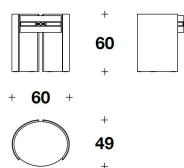

DESCRIZIONE TECNICA / TECHNICAL DESCRIPTION

TOP / CASSETTO Legno curvato laccato avorio, nero, Arctic White, Stone, Pearl Grey, Stone oppure Quartz Grey, finitura lucida spazzolata
Frontalino cassetto con cinghia in pelle in colore coordinato e logo Icon finitura Gold lucido, cromo lucido oppure Bronze
Interno cassetto rivestiti in microfibra

LEGS / LATERAL SIDES Curved wood lacquered, glossy brushed finishing coordinated with the top and the drawers

VERSACE HOME
night / bedside tables
MEDUSA '95

VERSACE
HOME

VCM (12L)
TAVOLO NOTTE CON 1 CASSETTO /
BEDSIDE TABLE WITH 1 DRAWER
60x49x60H. cm
23 2/3x19 1/4x23 2/3H. "