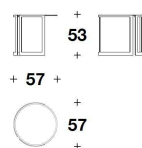

TCV (52V)
 SIDE TABLE
 Ø 57x53H.cm
 Ø 22 1/3x21H."

TCV (52M)
 MARBLE : SIDE TABLE
 Ø 57x53H.cm
 Ø 22 1/3x21H."

TCV (53V)
 COFFEE TABLE
 Ø 91x44H.cm
 Ø 35 2/3x17 1/4H."

TCV (53M)
 MARBLE : COFFEE TABLE
 Ø 91x44H.cm
 Ø 35 2/3x17 1/4H."

TCV (54V)
 COFFEE TABLE
 Ø 121x33H.cm
 Ø 47 2/3x13H."

TCV (54M)
 MARBLE : COFFEE TABLE
 Ø 121x33H.cm
 Ø 47 2/3x13H."

Note