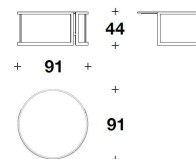

TCV (52V)
 SIDE TABLE
 Ø 57x53H.cm
 Ø 22 1/3x21H."

TCV (52M)
 MARBLE : SIDE TABLE
 Ø 57x53H.cm
 Ø 22 1/3x21H."

TCV (53V)
 COFFEE TABLE
 Ø 91x44H.cm
 Ø 35 2/3x17 1/4H."

TCV (53M)
 MARBLE : COFFEE TABLE
 Ø 91x44H.cm
 Ø 35 2/3x17 1/4H."

TCV (54V)
 COFFEE TABLE
 Ø 121x33H.cm
 Ø 47 2/3x13H."

TCV (54M)
 MARBLE : COFFEE TABLE
 Ø 121x33H.cm
 Ø 47 2/3x13H."

Note