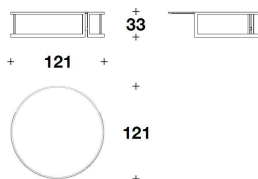

TCV (52V)
 SIDE TABLE
 Ø 57x53H.cm
 Ø 22 1/3x21H."

TCV (52M)
 MARBLE : SIDE TABLE
 Ø 57x53H.cm
 Ø 22 1/3x21H."

TCV (53V)
 COFFEE TABLE
 Ø 91x44H.cm
 Ø 35 2/3x17 1/4H."

TCV (53M)
 MARBLE : COFFEE TABLE
 Ø 91x44H.cm
 Ø 35 2/3x17 1/4H."

TCV (54V)
 COFFEE TABLE
 Ø 121x33H.cm
 Ø 47 2/3x13H."

TCV (54M)
 MARBLE : COFFEE TABLE
 Ø 121x33H.cm
 Ø 47 2/3x13H."

Note