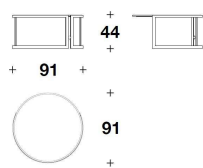

TCV (52V)
 SIDE TABLE
 Ø 57x53H.cm
 Ø 22 1/3x21H."

TCV (52M)
 MARBLE : SIDE TABLE
 Ø 57x53H.cm
 Ø 22 1/3x21H."

TCV (53V)
 COFFEE TABLE
 Ø 91x44H.cm
 Ø 35 2/3x17 1/4H."

TCV (53M)
 MARBLE : COFFEE TABLE
 Ø 91x44H.cm
 Ø 35 2/3x17 1/4H."

TCV (54V)
 COFFEE TABLE
 Ø 121x33H.cm
 Ø 47 2/3x13H."

TCV (54M)
 MARBLE : COFFEE TABLE
 Ø 121x33H.cm
 Ø 47 2/3x13H."

Note