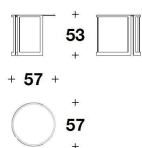

TCV (52V)
 SIDE TABLE
 Ø 57x53H.cm
 Ø 22 1/3x21H."

TCV (52M)
 MARBLE : SIDE TABLE
 Ø 57x53H.cm
 Ø 22 1/3x21H."

TCV (53V)
 COFFEE TABLE
 Ø 91x44H.cm
 Ø 35 2/3x17 1/4H."

TCV (53M)
 MARBLE : COFFEE TABLE
 Ø 91x44H.cm
 Ø 35 2/3x17 1/4H."

TCV (54V)
 COFFEE TABLE
 Ø 121x33H.cm
 Ø 47 2/3x13H."

TCV (54M)
 MARBLE : COFFEE TABLE
 Ø 121x33H.cm
 Ø 47 2/3x13H."

Note