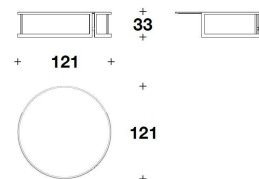

TCV (52V)
 SIDE TABLE
 Ø 57x53H.cm
 Ø 22 1/3x21H."

TCV (52M)
 MARBLE : SIDE TABLE
 Ø 57x53H.cm
 Ø 22 1/3x21H."

TCV (53V)
 COFFEE TABLE
 Ø 91x44H.cm
 Ø 35 2/3x17 1/4H."

TCV (53M)
 MARBLE : COFFEE TABLE
 Ø 91x44H.cm
 Ø 35 2/3x17 1/4H."

TCV (54V)
 COFFEE TABLE
 Ø 121x33H.cm
 Ø 47 2/3x13H."

TCV (54M)
 MARBLE : COFFEE TABLE
 Ø 121x33H.cm
 Ø 47 2/3x13H."

Note