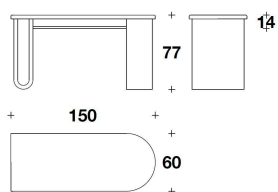

TRUSSARDI CASA
tables & desks
PAPEL desk

TRUSSARDI
CASA

TTV (36E)
SCRIVANIA CON TOP IN LEGNO /
DESK WITH WOODEN TOP
150x60x77H. - THK.14cm
59x23 2/3x30 1/3H. - THK.5 2/4"