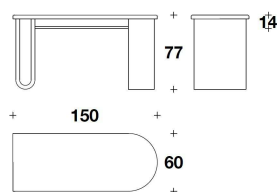

With the leather top, the optional **A leg** is always coordinated with the leather cover of the top

A GAMBA / LEG A

TRUSSARDI CASA
tables & desks
PAPEL desk

TRUSSARDI
CASA

TTV (36E)
SCRIVANIA CON TOP IN LEGNO /
DESK WITH WOODEN TOP
150x60x77H. - THK.14cm
59x23 2/3x30 1/3H. - THK.5 2/4"

TTV (36P)
SCRIVANIA CON TOP IN PELLE / DESK
WITH LEATHER TOP
150x60x77H. - THK.14cm
59x23 2/3x30 1/3H. - THK.5 2/4"

Note