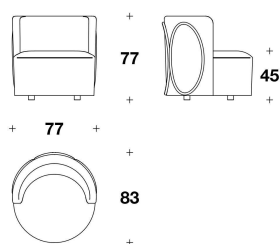

FRAME Wood, seat with interwoven elastic bands

PADDING Polyurethane and Fiberfill

COVER Not removable fabric or leather (for the use of printed leather, see the printed leather chart at the beginning of the section). Fabric or leather piping to be chosen

POT (21)

POLTRONA / ARMCHAIR

77x83x77H. - H.S.45 cm

30 1/3x32 2/3x30 1/3H. - H.S.17 3/4 "

TRUSSARDI CASA
armchairs
OVAL
Note

TRUSSARDI
CASA