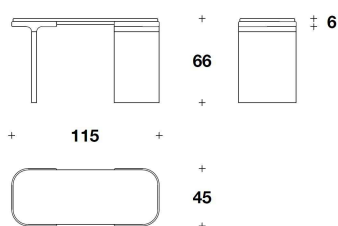

FRAME Solid ash wood, black stained with matt finishing

TOP Wood and Polyuretane covered in Nuvola or Vermont leather (printed leather not included)

COT (03/2)
SMALL : CONSOLLE / CONSOLE
115x45x66H.cm
45 1/3x17 3/4x26H."

COT (03/1)
BIG : CONSOLLE / CONSOLE
150x38x79H.cm
59x15x31H."

NLI (PAN)
LOW : CONSOLLE / CONSOLE
170x45x41H.cm
67x17 3/4x16 1/4H."

Note