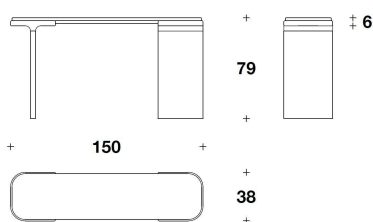

FRAME Solid ash wood, black stained with matt finishing

TOP Wood and Polyuretane covered in Nuvola or Vermont leather (printed leather not included)

COT (03/2)
SMALL : CONSOLLE / CONSOLE
115x45x66H.cm
45 1/3x17 3/4x26H."

COT (03/1)
BIG : CONSOLLE / CONSOLE
150x38x79H.cm
59x15x31H."

NLI (PAN)
LOW : CONSOLLE / CONSOLE
170x45x41H.cm
67x17 3/4x16 1/4H."

Note