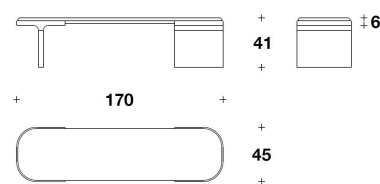

FRAME Solid ash wood, black stained with matt finishing

TOP Wood and Polyuretane covered in Nuvola or Vermont leather (printed leather not included)

COT (03/2)
SMALL : CONSOLLE / CONSOLE
115x45x66H.cm
45 1/3x17 3/4x26H."

COT (03/1)
BIG : CONSOLLE / CONSOLE
150x38x79H.cm
59x15x31H."

NLI (PAN)
LOW : CONSOLLE / CONSOLE
170x45x41H.cm
67x17 3/4x16 1/4H."

Note