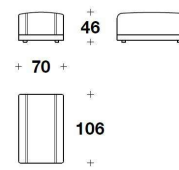

1BL (POUP)
SMALL : POUF RETTANGOLARE / RECTANGULAR OTTOMAN
70x106x46H.cm
27 2/3x41 2/3x18H."