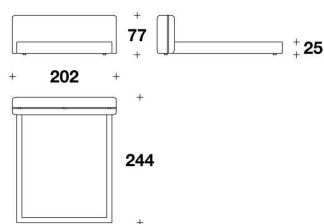

COVER Not removable fabric or leather (printed leather not included). Base with removable cover

INLAY Chain stitch leather inlay to be chosen with Trussardi Logo printed (see special manufactures pag.4) on headboard

OPTIONAL 3 Headboard back with leather cover

DEN (LE1)
 LETTO PER MATERASSO / BED FOR MATTRESS
 165x200 - 202x244x77H. - H.B.25cm
 65x78 2/3 - 79 2/3x96x30 1/3H. - H.B.9 3/4"

DEN (LE2)
 LETTO PER MATERASSO / BED FOR MATTRESS
 185x200 - 222x244x77H. - H.B.25cm
 73x78 2/3 - 87 1/3x96x30 1/3H. - H.B.9 3/4"

DEN (LE7)
 LETTO PER MATERASSO / BED FOR MATTRESS
 200x200 - 237x244x77H. - H.B.25cm
 78 2/3x78 2/3 - 93 1/3x96x30 1/3H. - H.B.9 3/4"

DEN (QUSA)
 QUEEN USA : LETTO PER MATERASSO / BED FOR MATTRESS
 152x205 - 189x249x77H. - H.B.25cm
 60x80 2/3 - 74 1/3x98x30 1/3H. - H.B.9 3/4"

DEN (KUSA)
 KING USA : LETTO PER MATERASSO / BED FOR MATTRESS
 195x205 - 232x249x77H. - H.B.25cm
 76 2/3x80 2/3 - 91 1/3x98x30 1/3H. - H.B.9 3/4"

DEN (PAN)
 POUF-PANCA / OTTOMAN-BENCH
 166x54x41H.cm
 65 1/3x21 1/3x16 1/4H."