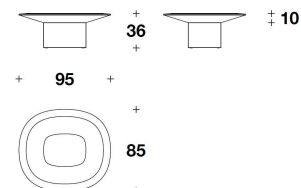

TRUSSARDI CASA
living / coffee & side tables
DISK

TRUSSARDI
CASA

CTT (35)
SMALL : COFFEE TABLE
65x55x43H. cm
25 2/3x21 2/3x17H. "

CTT (36)
MEDIUM : COFFEE TABLE
80x70x29H. cm
31 1/3x27 2/3x11 2/4H. "

CTT (37)
BIG : COFFEE TABLE
95x85x36H. cm
37 1/3x33 1/3x14 1/4H. "