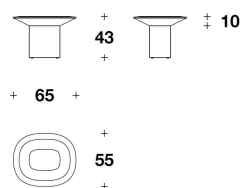

TRUSSARDI CASA
living / coffee & side tables
DISK

TRUSSARDI
CASA

CTT (35)
SMALL : COFFEE TABLE
65x55x43H. cm
25 2/3x21 2/3x17H. "

CTT (36)
MEDIUM : COFFEE TABLE
80x70x29H. cm
31 1/3x27 2/3x11 2/4H. "

CTT (37)
BIG : COFFEE TABLE
95x85x36H. cm
37 1/3x33 1/3x14 1/4H. "