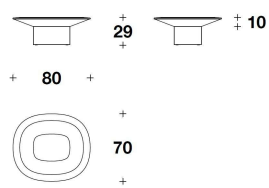

TRUSSARDI CASA
living / coffee & side tables
DISK

TRUSSARDI
CASA

CTT (35)
SMALL : COFFEE TABLE
65x55x43H. cm
25 2/3x21 2/3x17H. "

CTT (36)
MEDIUM : COFFEE TABLE
80x70x29H. cm
31 1/3x27 2/3x11 2/4H. "

CTT (37)
BIG : COFFEE TABLE
95x85x36H. cm
37 1/3x33 1/3x14 1/4H. "