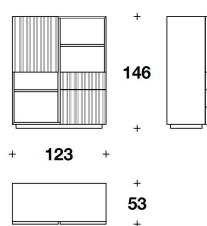

BASE Wood with Silk varnish bronze colour or with Silk varnish Satin Grey colour

TRUSSARDI CASA
living / cabinets
DEVEN

TRUSSARDI
CASA

MBT (19E)
CABINET ALTO / TALL CABINET
123x53x146H. cm
48 1/3x21x57 1/3H. "