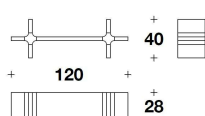

OPTIONAL Cover in Nuvola or Vermont leather

TRUSSARDI CASA
living / bookshelves
NELI wall shelf

TRUSSARDI
CASA

MBT (32E)
SMALL : MENSOLA / WALL SHELF
80x28x40H. cm
31 1/3x11x15 3/4H. "

MBT (31E)
MEDIUM : MENSOLA / WALL SHELF
120x28x40H. cm
47 1/3x11x15 3/4H. "