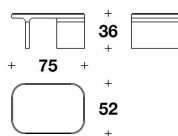

**TRUSSARDI CASA**  
**living / coffee & side tables**  
**NELI**

**TRUSSARDI**  
CASA

CTT (45E) - CTT (45P)  
SMALL : COFFEE TABLE  
55x42x44H.cm  
21 2/3x16 2/4x17 1/4H."

CTT (44E) - CTT (44P)  
MEDIUM : COFFEE TABLE  
75x52x36H.cm  
29 2/3x20 1/3x14 1/4H."

CTT (43E) - CTT (43P)  
LARGE : COFFEE TABLE  
92x62x26H.cm  
36 1/3x24 1/3x10 1/4H."

**Note**