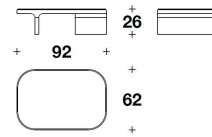

**TRUSSARDI CASA**  
**living / coffee & side tables**  
**NELI**

**TRUSSARDI**  
CASA

CTT (45E) - CTT (45P)  
SMALL : COFFEE TABLE  
55x42x44H.cm  
21 2/3x16 2/4x17 1/4H."

CTT (44E) - CTT (44P)  
MEDIUM : COFFEE TABLE  
75x52x36H.cm  
29 2/3x20 1/3x14 1/4H."

CTT (43E) - CTT (43P)  
LARGE : COFFEE TABLE  
92x62x26H.cm  
36 1/3x24 1/3x10 1/4H."

**Note**