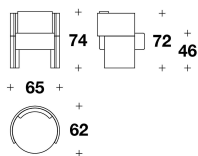

Seat with interwoven elastic bands

PADDING Polyurethane and Fiberfill

COVER Not removable fabric or leather cover (printed leather not included)

1TA (POL)

POLTRONA / ARMCHAIR

65x62x74H. - H.S.46cm

25 2/3x24 1/3x29H. - H.S.18"