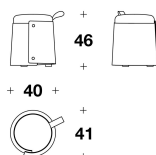

FEET Solid wood wengé stained

HUG (POU)

POUF / OTTOMAN

40x41x46H. - H.S.46cm

15 3/4x16 1/4x18H. - H.S.18"

Note