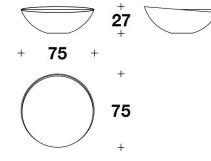

TRUSSARDI CASA
living / coffee & side tables
BOWL

TRUSSARDI
CASA

CTT (32)
SMALL : COFFEE TABLE
64x63x30H.cm
25 1/3x24 2/3x11 3/4H."

CTT (31)
BIG : COFFEE TABLE
89x90x26H.cm
35x35 1/3x10 1/4H."

CTT (48)
MEDIUM : COFFEE TABLE
Ø 75x27H.cm
Ø 29 2/3x10 3/4H."