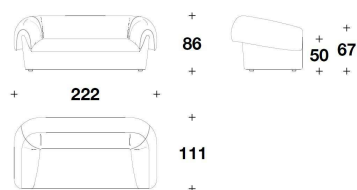

OPTIONAL 2 Pali quilting on the seat cushion cover (see special manufactures at the beginning of the price list)

EXAMPLE OF 3 SEATER SOFA

A= Struttura / Frame

B= Cover schienale-bracccioli / Back-armrests cover

C= Cover cuscino seduta / Seat cushion cover

TRUSSARDI CASA
sofas
BLOOMS

TRUSSARDI
CASA

BLM (D2)

DIVANO 2 POSTI / 2 SEATER SOFA

222x111x86H. - H.A.67 - H.S.50cm

87 1/3x43 2/3x34H. - H.A.26 1/3 - H.S.19 3/4"

BLM (D3)

DIVANO 3 POSTI / 3 SEATER SOFA

252x111x86H. - H.A.67 - H.S.50cm

99 1/3x43 2/3x34H. - H.A.26 1/3 - H.S.19 3/4"

BLM (D4)

DIVANO 4 POSTI / 4 SEATER SOFA

282x111x86H. - H.A.67 - H.S.50cm

111x43 2/3x34H. - H.A.26 1/3 - H.S.19 3/4"