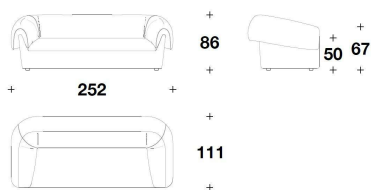

OPTIONAL 2 Pali quilting on the seat cushion cover (see special manufactures at the beginning of the price list)

EXAMPLE OF 3 SEATER SOFA

A= Struttura / Frame

B= Cover schienale-bracccioli / Back-armrests cover

C= Cover cuscino seduta / Seat cushion cover

TRUSSARDI CASA
sofas
BLOOMS

TRUSSARDI
CASA

BLM (D2)

DIVANO 2 POSTI / 2 SEATER SOFA

222x111x86H. - H.A.67 - H.S.50cm

87 1/3x43 2/3x34H. - H.A.26 1/3 - H.S.19 3/4"

BLM (D3)

DIVANO 3 POSTI / 3 SEATER SOFA

252x111x86H. - H.A.67 - H.S.50cm

99 1/3x43 2/3x34H. - H.A.26 1/3 - H.S.19 3/4"

BLM (D4)

DIVANO 4 POSTI / 4 SEATER SOFA

282x111x86H. - H.A.67 - H.S.50cm

111x43 2/3x34H. - H.A.26 1/3 - H.S.19 3/4"