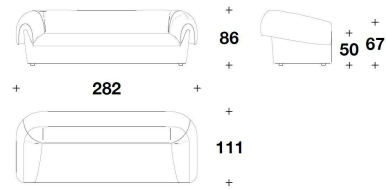

OPTIONAL 2 Pali quilting on the seat cushion cover (see special manufactures at the beginning of the price list)

EXAMPLE OF 3 SEATER SOFA

A= Struttura / Frame

B= Cover schienale-bracccioli / Back-armrests cover

C= Cover cuscino seduta / Seat cushion cover

TRUSSARDI CASA
sofas
BLOOMS

TRUSSARDI
CASA

BLM (D2)

DIVANO 2 POSTI / 2 SEATER SOFA

222x111x86H. - H.A.67 - H.S.50cm

87 1/3x43 2/3x34H. - H.A.26 1/3 - H.S.19 3/4"

BLM (D3)

DIVANO 3 POSTI / 3 SEATER SOFA

252x111x86H. - H.A.67 - H.S.50cm

99 1/3x43 2/3x34H. - H.A.26 1/3 - H.S.19 3/4"

BLM (D4)

DIVANO 4 POSTI / 4 SEATER SOFA

282x111x86H. - H.A.67 - H.S.50cm

111x43 2/3x34H. - H.A.26 1/3 - H.S.19 3/4"