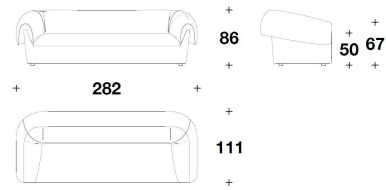

**OPTIONAL 2** Pali quilting on the seat cushion cover (see special manufactures at the beginning of the price list)

**TRUSSARDI CASA**  
**sofas**  
**BLOOMS**

**TRUSSARDI**  
 C A S A

BLM (D2)  
 DIVANO 2 POSTI / 2 SEATER SOFA  
 222x111x86H. - H.A.67 - H.S.50cm  
 87 1/3x43 2/3x34H. - H.A.26 1/3 - H.S.19  
 3/4"

BLM (D3)  
 DIVANO 3 POSTI / 3 SEATER SOFA  
 252x111x86H. - H.A.67 - H.S.50cm  
 99 1/3x43 2/3x34H. - H.A.26 1/3 - H.S.19  
 3/4"

BLM (D4)  
 DIVANO 4 POSTI / 4 SEATER SOFA  
 282x111x86H. - H.A.67 - H.S.50cm  
 111x43 2/3x34H. - H.A.26 1/3 - H.S.19  
 3/4"