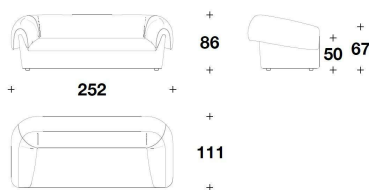

**OPTIONAL 2** Pali quilting on the seat cushion cover (see special manufactures at the beginning of the price list)

**TRUSSARDI CASA**  
**sofas**  
**BLOOMS**

**TRUSSARDI**  
 C A S A

BLM (D2)  
 DIVANO 2 POSTI / 2 SEATER SOFA  
 222x111x86H. - H.A.67 - H.S.50cm  
 87 1/3x43 2/3x34H. - H.A.26 1/3 - H.S.19  
 3/4"

BLM (D3)  
 DIVANO 3 POSTI / 3 SEATER SOFA  
 252x111x86H. - H.A.67 - H.S.50cm  
 99 1/3x43 2/3x34H. - H.A.26 1/3 - H.S.19  
 3/4"

BLM (D4)  
 DIVANO 4 POSTI / 4 SEATER SOFA  
 282x111x86H. - H.A.67 - H.S.50cm  
 111x43 2/3x34H. - H.A.26 1/3 - H.S.19  
 3/4"