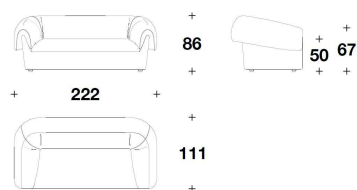

**OPTIONAL 2** Pali quilting on the seat cushion cover (see special manufactures at the beginning of the price list)

**TRUSSARDI CASA**  
**sofas**  
**BLOOMS**

**TRUSSARDI**  
 C A S A

BLM (D2)  
 DIVANO 2 POSTI / 2 SEATER SOFA  
 222x111x86H. - H.A.67 - H.S.50cm  
 87 1/3x43 2/3x34H. - H.A.26 1/3 - H.S.19  
 3/4"

BLM (D3)  
 DIVANO 3 POSTI / 3 SEATER SOFA  
 252x111x86H. - H.A.67 - H.S.50cm  
 99 1/3x43 2/3x34H. - H.A.26 1/3 - H.S.19  
 3/4"

BLM (D4)  
 DIVANO 4 POSTI / 4 SEATER SOFA  
 282x111x86H. - H.A.67 - H.S.50cm  
 111x43 2/3x34H. - H.A.26 1/3 - H.S.19  
 3/4"