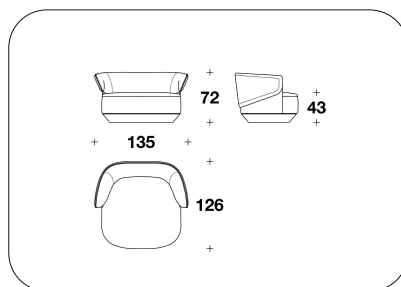

COVER Internal back and seat covered with not removable fabric or leather cover

External frame covered with not removable leather only

OPTIONAL CUSCINI Cushion in feather 50x50 or 60x60 covered in removable fabric or leather, with optional logo embroidery

BENTLEY HOME
sofa & armchairs
EMBRACE

NDC (POL)
POLTRONA / ARMCHAIR
85x84x72H. - H.S.43cm
33 1/3x33x28 1/3H. - H.S.17"

NDC (LS)
LOVESEAT
135x126x72H. - H.S.43cm
53x49 2/3x28 1/3H. - H.S.17"

NDC (D4)
DIVANO 4 POSTI / 4 SEATER SOFA
266x91x72H. - H.S.43cm
104 2/3x35 2/3x28 1/3H. - H.S.17"

NDC (CLD) - NDC (CLS)
DIVANO CON CHAISE LONGUE DX O
SX / SOFA WITH RIGHT OR LEFT
CHAISE LONGUE
266x126x72H. - H.S.43cm
104 2/3x49 2/3x28 1/3H. - H.S.17"

Note