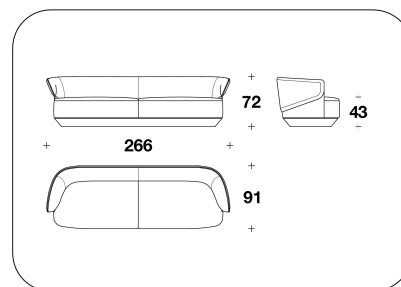

COVER Internal back and seat covered with not removable fabric or leather cover

External frame covered with not removable leather only

OPTIONAL CUSCINI Cushion in feather 50x50 or 60x60 covered in removable fabric or leather, with optional logo embroidery

BENTLEY HOME
sofa & armchairs
EMBRACE

NDC (POL)
POLTRONA / ARMCHAIR
85x84x72H. - H.S.43cm
33 1/3x33x28 1/3H. - H.S.17"

NDC (LS)
LOVESEAT
135x126x72H. - H.S.43cm
53x49 2/3x28 1/3H. - H.S.17"

NDC (D4)
DIVANO 4 POSTI / 4 SEATER SOFA
266x91x72H. - H.S.43cm
104 2/3x35 2/3x28 1/3H. - H.S.17"

NDC (CLD) - NDC (CLS)
DIVANO CON CHAISE LONGUE DX O
SX / SOFA WITH RIGHT OR LEFT
CHAISE LONGUE
266x126x72H. - H.S.43cm
104 2/3x49 2/3x28 1/3H. - H.S.17"

Note