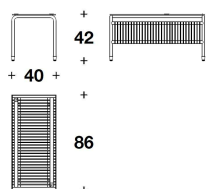

**PIEDI** In alluminio lucido con puntale in nylon

**CUFFIA PROTETTIVA** In tela impermeabile

**FRAME** Aluminium varnished and blue navy or white-silver rope

**TOP** Extraclear tempered glass, stainless steel fixing details. In alternative wooden tray in solid teak wood, natural finishing, with removable spacer

**FEET** Polished aluminium with nylon footcover

**OUTDOOR COVER** Waterproof cover

RO1 (CT1/STR) - RO1 (CT1/V) - RO1 (VAS01)  
 COFFEE TABLE  
 40x86x42H.cm  
 15 3/4x34x16 2/4H."

RO1 (CT2/STR) - RO1 (CT2/V) - RO1 (VAS01)  
 COFFEE TABLE  
 86x86x42H.cm  
 34x34x16 2/4H."