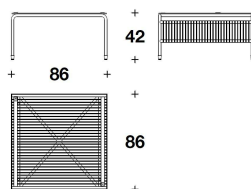

**FEET** Polished aluminium with nylon footcover

**OUTDOOR COVER** Waterproof cover

RO1 (CT1/STR) - RO1 (CT1/V) - RO1 (VAS01)  
 COFFEE TABLE  
 40x86x42H.cm  
 15 3/4x34x16 2/4H."

RO1 (CT2/STR) - RO1 (CT2/V) - RO1 (VAS01)  
 COFFEE TABLE  
 86x86x42H.cm  
 34x34x16 2/4H."